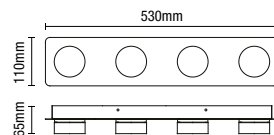

1350
Lumens

IP44

- Chrome finish with opal acrylic diffusers
- 20W LED module (SMD)
- Lm/W: 67
- CRI: 80
- Hrs: 20,000