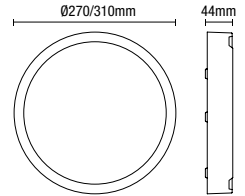

- Polycarbonate construction
- Corrosion resistant
- Can be wall or ceiling mounted

CZ-31745-BLK

- 15W LED module (SMD)
- Lm/W: 60
- Hrs: 20,000

CZ-31743-BLK

- 18W LED module (SMD)
- Lm/W: 70
- Hrs: 20,000

**Upto
1245
Lumens**

IP65

RIPON
LED Bulkhead

Code	Size	Description	Power (w)	Colour (k)	Total Flux (lm)	Efficiency (lm/W)	Dimensions
CZ-31745-BLK	Small	Ripon LED Bulkhead	15W	4000k	900	60	Proj:44mm Dia:270mm
CZ-31743-BLK	Large	Ripon LED Bulkhead	18W	4000k	1245	70	Proj:44mm Dia:310mm

**510
Lumens**

IP65

- Polycarbonate and ABS construction
- Corrosion resistant
- Can be wall or ceiling mounted
- 8W LED module (SMD)
- Lm/W: 63
- Hrs: 20,000

OXFORD
Oval LED Bulkhead

Code	Description	Power (w)	Colour (k)	Total Flux (lm)	Efficiency (lm/W)	Dimensions
CZ-31751-BLK	Oxford Oval Bulkhead	8W	4000k	510	63	H:142mm W: 213mm Proj:79mm