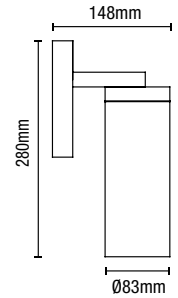

IP44

- Stainless steel construction
- Polycarbonate diffuser

CARNAC

Up or Down Wall Lantern

Code	Description	Finish	Lamp	Dimensions
ZN-38630-BLK	Carnac Wall Lantern	Black	1 x 10W max LED E27 GLS	Proj:148mm W:83mm H:280mm

IP44

- Traditional style outdoor lantern
- Die-Cast Aluminium/Glass
- PIR sensor option available
- 2 colour options

Without PIR

LIBOURNE

6 Panel Wall Lantern

Code	Description	Finish	Lamp	Dimensions
ZN-38605-BLK	Libourne Wall Lantern	Black	1 x 10W max LED E27 GLS	Proj:215mm W:167mm H:360mm
ZN-38605-WHT		White		
ZN-38606-BLK	Libourne Wall Lantern with PIR sensor	Black		
ZN-38606-WHT		White