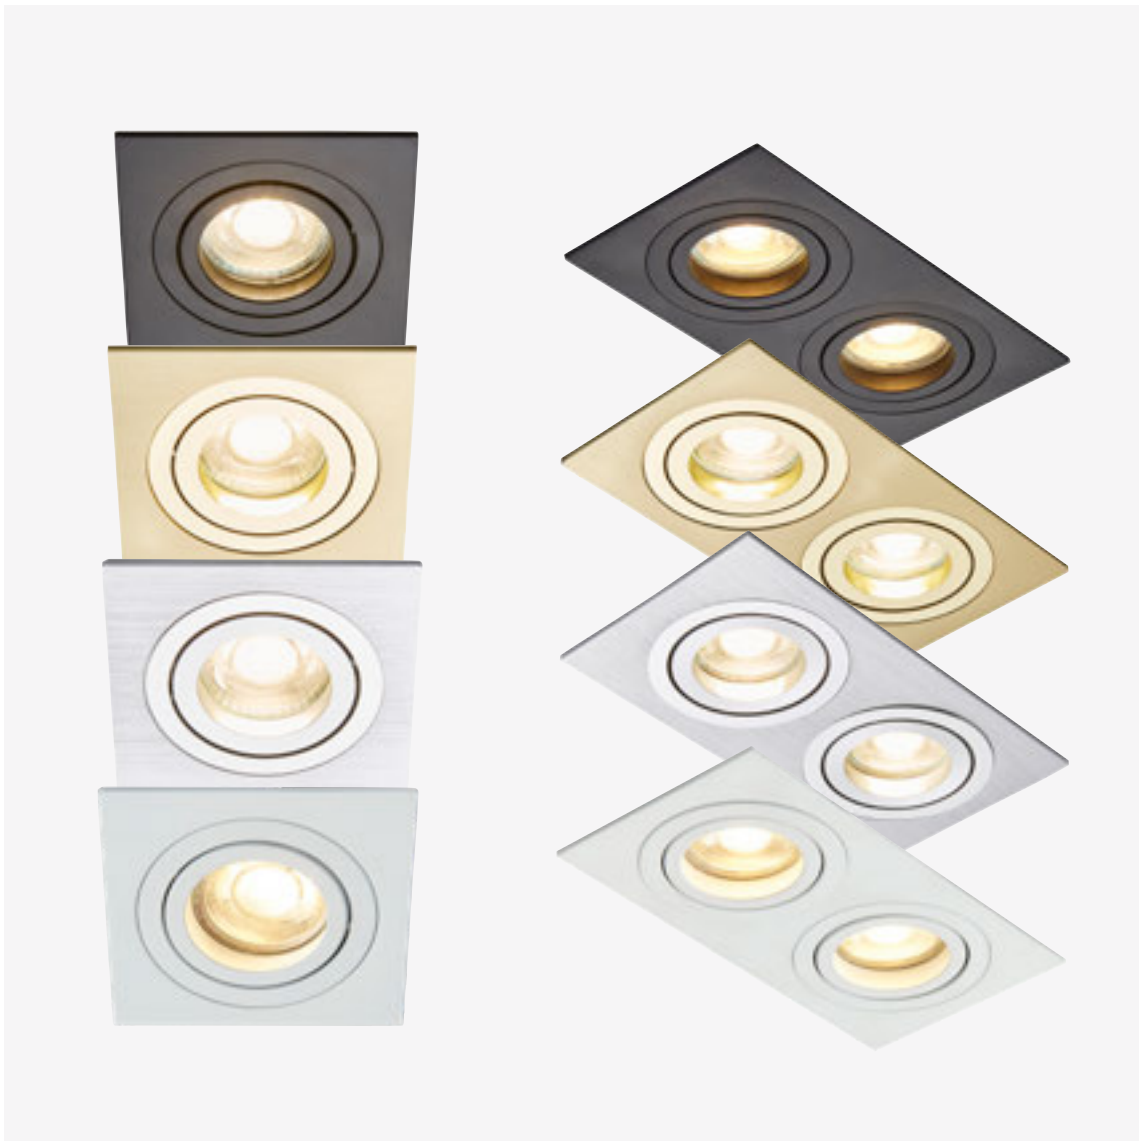

### Square Tiltable Downlight

| Code            | Description                    | Finish         | Lamp                | Dimensions                                     |
|-----------------|--------------------------------|----------------|---------------------|--|
| SPA-38577-BRCOP | Cali Square Tiltable Downlight | Brushed Copper | 1 x 7W max LED GU10 | L:82mm<br>W:82mm<br>H:115mm<br><br>Cutout:78mm |
| SPA-35724-MWHT  |                                | Matt White     |                     |  |
| SPA-35725-MBLK  |                                | Matt Black     |                     |  |
| SPA-35727-CHR   |                                | Chrome         |                     |  |
| SPA-35723-SBRS  |                                | Satin Brass    |                     |  |
| SPA-35726-SCHR  |                                | Satin Chrome   |                     |  |