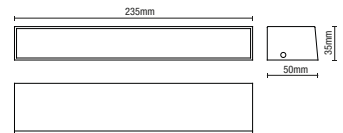

CANNES

Linear Wall Light

Code	Finish	Description	Power (w)	Colour (k)	Total Flux (lm)	Dimensions
ZN-38636-ANTH	Anthracite	Cannes LED Linear Wall Light	9W	4000k	480	H:50mm W:235mm Proj:33mm