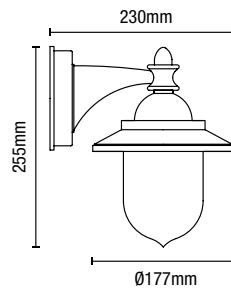

LEEK

Mini Fisherman's Lantern

Class 1

0.75kg

Available in
3 colour options

Code	Description	Finish	Lamp	Dimensions
ZN-31757-ANTH	Leek Mini Fisherman's Lantern	Anthracite	1 x 10W max LED E27 GLS	Proj:230mm W:177mm H:255mm
ZN-31757-PBLU		Pale Blue		
ZN-31757-MNT		Mint