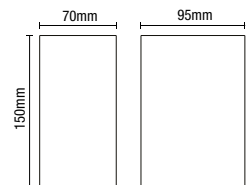

IONA Up/Down Wall Light

Code	Description	Lamp	Dimensions
CZ-35705-BLK	Iona Up/Down Wall Light	2 x 5W Max LED GU10	Proj:95mm W:70mm H:150mm