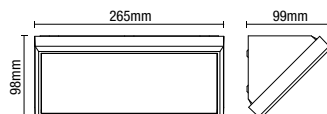

## LUTON

LED Wedge

| Code         | Description     | Power (w) | Colour (k) | Total Flux (lm) | Efficiency (lm/W) | Dimensions               |
|--------------|-----------------|-----------|------------|-----------------|-------------------|--------------------------|
| CZ-31746-BLK | Luton LED Wedge | 12W       | 4000k      | 648             | 64                | Proj:99mm W:265mm H:98mm |