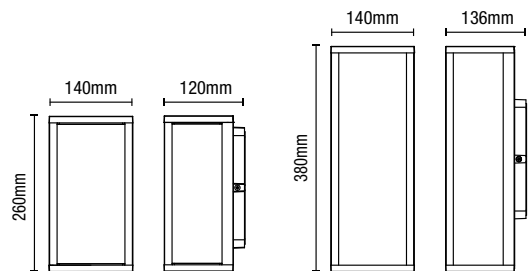

IP44

- Die-cast aluminium construction
- Contemporary styling

CHINON

Panel Light Box Lantern

IP44 Rated

Class 1

Code	Description	Finish	Weight	Lamp	Dimensions
ZN-38640-BLK	Chinon Panel Box Lantern	Black	1.45kg	1 x 10W max LED E27 GLS	Proj:140mm W:140mm H:260mm
ZN-38641-BLK	Chinon Panel 2LT Box Lantern	Black	2.05kg	2 x 10W max LED E27 GLS	Proj:136mm W:140mm H:380mm