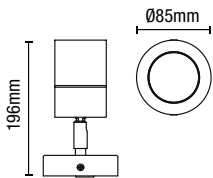

IP44

NEW
COLOUR
OPTION

- IP44 rated
- Constructed from [301] stainless steel and clear glass
- Comes in 5 different finishes

LETO

Adjustable Spotlight