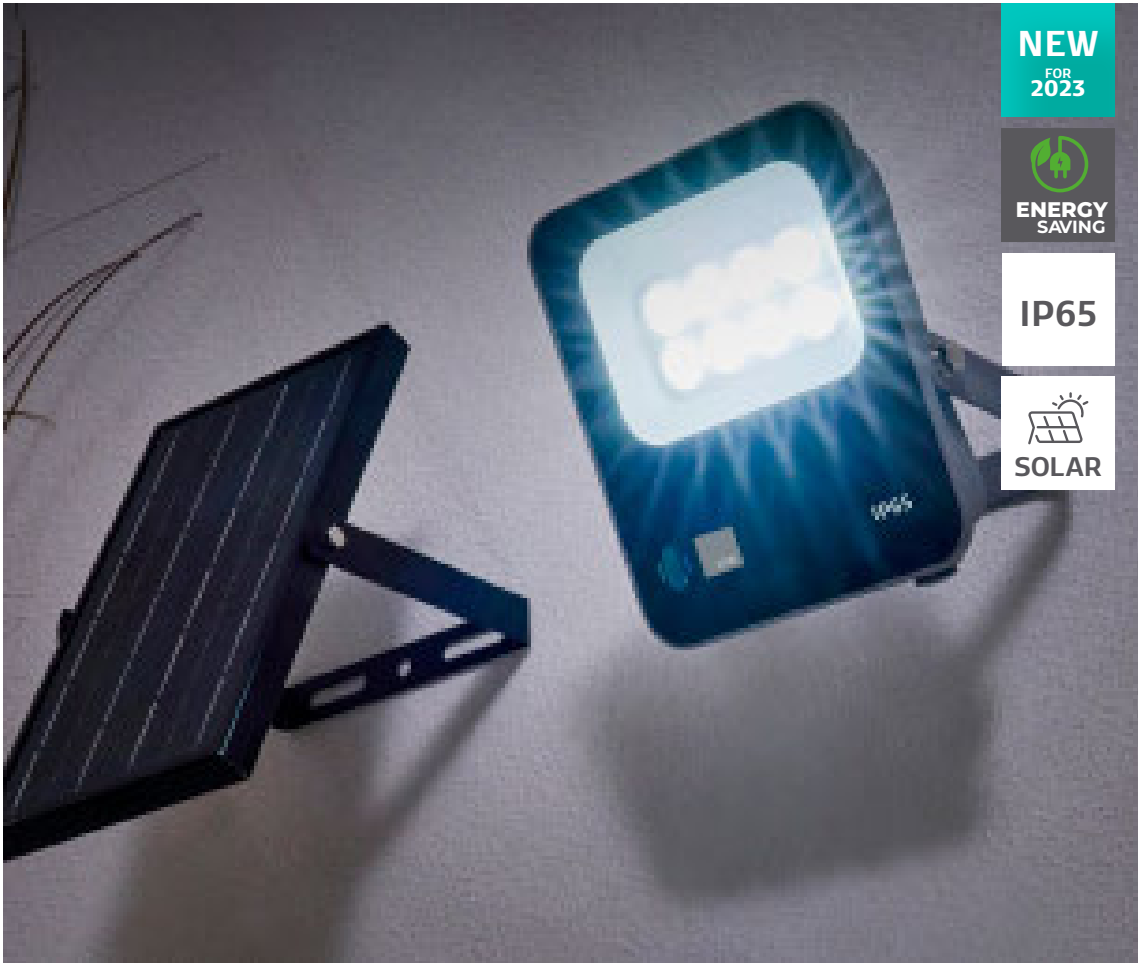

- Remote control operated with adjustable functions. ON/OFF, Brightness ±, Timer 3, 5 or 8 Hours, Automatic.
- Aluminium, glass & steel construction
- Separate solar panel with 1m cable allows installation in areas with no mains power
- Energy saving solar powered LED light
- Charge lasts up to 12 hours after full charge
- IP65 weather resistant
- Available in 3 sizes and wattages