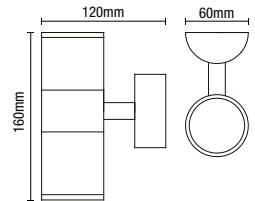

ISLAY Up/Down Wall Light

Code	Description	Finish	Lamp	Dimensions
CZ-29320-SST	Islay Up/Down Wall Light	Stainless Steel	2 x 7W max LED GU10	H:160mm W:70mm Proj:120mm
CZ-29320-BLK		Black		
CZ-29320-ANTH		Anthracite