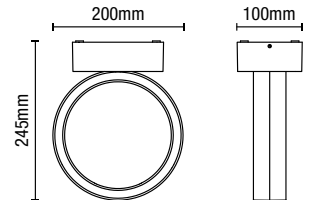

NEVIS

Downlight

Code	Finish	Description	Lamp	Dimensions
ZN-35740-BLK	Black	Nevis Downlight	1 x 7W max LED GU10	H:120mm W:110mm Proj:155mm

900 Lumens

IP65