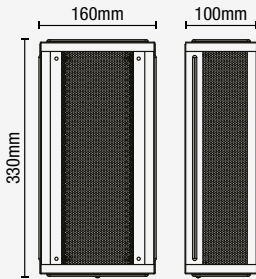

NEW

IP44

- Contemporary box lantern
- Available in 3 finishes
- Mesh insert design

CUBA

Box Lantern with Mesh Insert

Code	Description	Finish	Lamp	Dimensions
ZN-40002-ANTH	Minerva Box Lantern with Mesh Insert	Anthracite/Silver Insert	1 x 10W max LED E27 GLS	W:160mm H:330mm Proj:100mm
ZN-40002-BLK		Black/Brass Insert		
ZN-40002-SIL		Silver/Black Insert