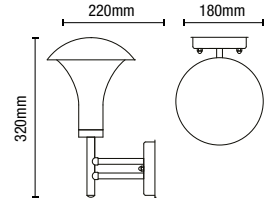

IP44

- Steel & PC construction
- Fluted lantern design

OMEGA

Wall Lantern

IP44
Rated

Class 1

0.63kg

Code	Description	Finish	Lamp	Dimensions
ZN-15136-SST	Omega Wall Lantern	Stainless Steel	1 x 10W max LED E27 GLS	Proj:220mm W:180mm H:320mm

IP44

- Stainless steel construction
- Durable polycarbonate diffuser
- Available in 2 finishes

DELTA

Slat Wall Lantern

IP44
Rated

Class 1

0.55kg

Code	Description	Finish	Lamp	Dimensions
ZN-15871-SST	Delta Slat Wall Lantern	Stainless Steel	1 x 10W max LED E27 GLS	H:260mm W:100mm Proj:115mm
ZN-15871-BLK		Black