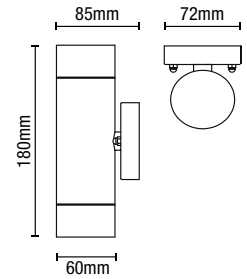

BRAC Downlight

IP54
Rated

Class 1

0.49kg

Code	Description	Finish	Lamp	Dimensions
ZN-41101-BRNZ	Brac Downlight	Bronze	1 x 7W max LED GU10	W:72mm H:120mm Proj:85mm
ZN-41101-RBRS		Brass		

NEW

IP54