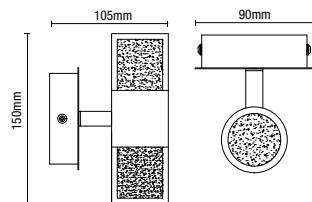

900
Lumens

IP44