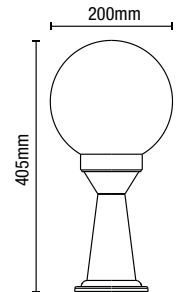

- Polycarbonate construction
- Corrosion resistant

YORK

Globe Post Lantern

Code	Description	Lamp	Dimensions
CZ-31812-BLK	York Globe Wall Lantern	1 x 10W max LED E27 GLS	Dia:220mm H:405mm