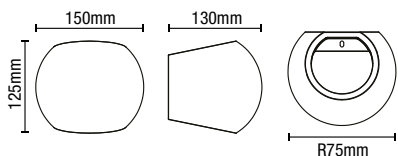

- White plaster finish
- Can be painted to match decor

**PAINT**  
TO MATCH  
DECOR