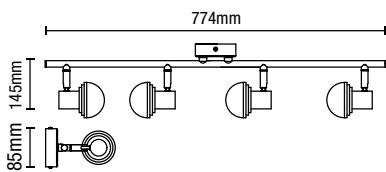

MILAN LED Spotlight

Code	Description	Power (w)	Colour (k)	Total Flux (lm)	Efficiency (lm/W)	Dimensions
SPA-31733-CHR	Milan 3 Light Spotlight	15W	3000k	960	64	L:255mm W:290mm H:120mm
SPA-31732-CHR	Milan Single Spotlight	5W	3000k	320	64	Proj:115mm W:85mm H:120mm