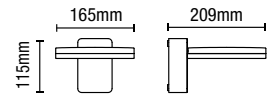

CORTE Wall Light

Code	Finish	Description	Power (w)	Colour (k)	Total Flux (lm)	Dimensions
ZN-38634-BLK	Black	Corte Wall Light	12W	4000k	700	H:115mm W:165mm Proj:209mm