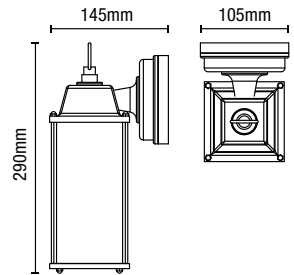

CERES Wall Lantern

IP23
Rated

Class 1

0.98kg

Available in
5 colour options

Code	Description	Finish	Lamp	Dimensions
ZN-20955-BLK	Ceres Wall Lantern	Black	1 x 10W max LED E27 GLS	Proj:145mm W:105mm H:290mm
ZN-20955-PBLU		Pale Blue		
ZN-20955-MNT		Mint		
ZN-20955-DOVG		Dove Grey		
ZN-20955-IVO		Ivory