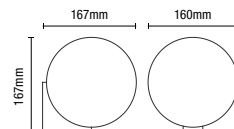

280
Lumens

IP44

- Aluminium construction with opal glass shade
- Available in 3 finishes
- 3W LED module (SMD)
- Lm/W: 93
- CRI: 80

AGIOS

LED Bathroom Wall Light

IP44
Rated

Non
Dimmable

4000K
CW

Class 1

0.6kg

Available in
3 colour options

Code	Finish	Description	Power (w)	Colour (k)	Total Flux (lm)	Dimensions
SPA-38573-TBLK	Textured Black	Agios Bathroom Wall Light	3W	4000k	280	H:190mm W:130mm Proj:180mm
SPA-38573-CHR	Chrome					
SPA-38573-SBRS	Satin Brass					

IP44

- Contemporary bathroom wall light
- Available in 3 finishes

THIVA

Bathroom Wall Light

IP44
Rated

Class 1

0.5kg

Available in
3 colour options

Code	Finish	Description	Lamp	Dimensions
SPA-38576-TBLK	Textured Black	Thiva Bathroom Wall Light	1 x 3W max LED G9	H:167mm W:160mm Proj:167mm
SPA-38576-CHR	Chrome			
SPA-38576-SBRS	Satin Brass