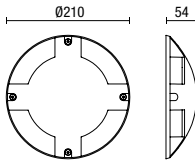

160 Lumens

IP67

- Die-cast aluminium
- 4W LED module (SMD)
- K: 4000
- Lm: 160
- Lm/W: 40

SCOUT

Surface Mount Ground Light