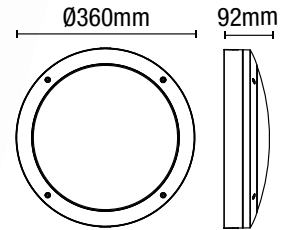

NEW

**1700
Lumens**

IP65