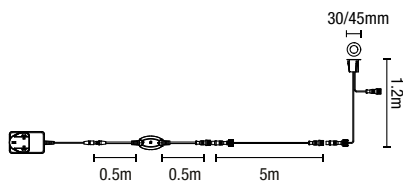

BARU RGB Deck light kit

Code	Finish	Description	Power (w)	Colour	Total Flux (lm)	Dimensions
ZN-40065	Stainless Steel	Baru Deck Light Kit	10x 0.5W	RGB	55	Dia:30mm Proj:1200mm

BARU RGBW Deck light kit

Code	Finish	Description	Power (w)	Colour	Total Flux (lm)	Dimensions
ZN-40066	Stainless Steel	Baru Deck Light Kit	10x 0.5W	RGBW	200	Dia:45mm Proj:1200mm