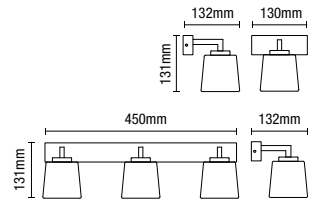

Upto
1400 Lumens
IP44

- Crackle effect diffuser
- Matching wall light available

RHODES

LED Ceiling Light

IP44 Rated
4000K CW
Class 1

Code	Finish	Description	Power (w)	Colour (k)	Total Flux (lm)	Dimensions	Weight
SPA-36302-CHR	Chrome	Rhodes 3 Light Ceiling Light	15W	4000k	900	H:175mm Dia:430mm	1.15kg
SPA-36303-CHR	Chrome	Rhodes 5 Light Ceiling Light	24W	4000k	1400	H:175mm Dia:500mm	1.55kg

IP44

- Contemporary bathroom wall light
- Steel construction with glass opal shades

PARGA

Bathroom Wall Light

IP44 Rated
Class 1

Code	Finish	Description	Lamp	Dimensions	Weight
SPA-38574-CHR	Chrome	Parga 1 Light Wall Light	1 x 3W max LED G9	H:131mm W:130mm Proj:132mm	0.35kg
SPA-38575-CHR	Chrome	Parga 3 Light Wall Light	3 x 3W max LED G9	H:131mm W:450mm Proj:132mm	1.05kg