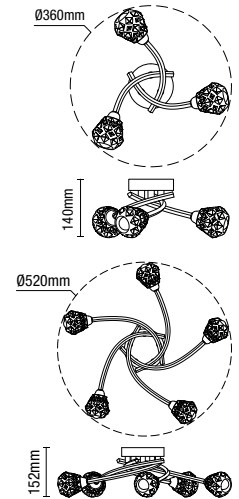

VOLOS

Ceiling Light

Code	Finish	Description	Lamp	Dimensions	Weight
SPA-35782-CHR	Chrome	Volos 3 Light Ceiling Light	3 x 3W max LED G9	H:140mm Dia:360mm	1.15kg
SPA-35783-CHR	Chrome	Volos 5 Light Ceiling Light	5 x 3W max LED G9	H:152mm Dia:520mm	2.05kg