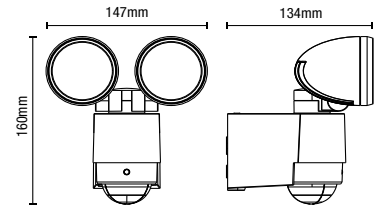

480
Lumens

IP44