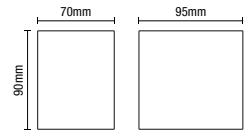

IP44

- ABS construction
- Corrosion resistant

IONA Downlight

Code	Description	Lamp	Dimensions
CZ-35704-BLK	Iona Downlight	1 x 5W Max LED GU10	Proj:90mm W:70mm H:95mm

IP44

- ABS construction
- Corrosion resistant

IONA Up/Down Wall Light

Code	Description	Lamp	Dimensions
CZ-35705-BLK	Iona Up/Down Wall Light	2 x 5W Max LED GU10	Proj:95mm W:70mm H:150mm