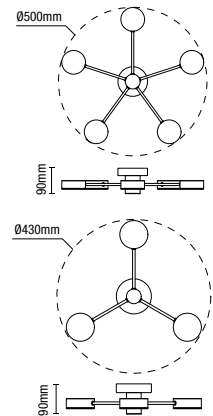

EDESSA LED Wall Light

IP44
Rated

4000K
CW

Class 1

0.5kg

Code	Finish	Description	Power (w)	Colour (k)	Total Flux (lm)	Dimensions
SPA-36309-CHR	Chrome	Edessa LED 2 Light Wall Light	10W	4000k	500	H:320mm W:225mm Proj:50mm

Upto
1200
Lumens

IP44