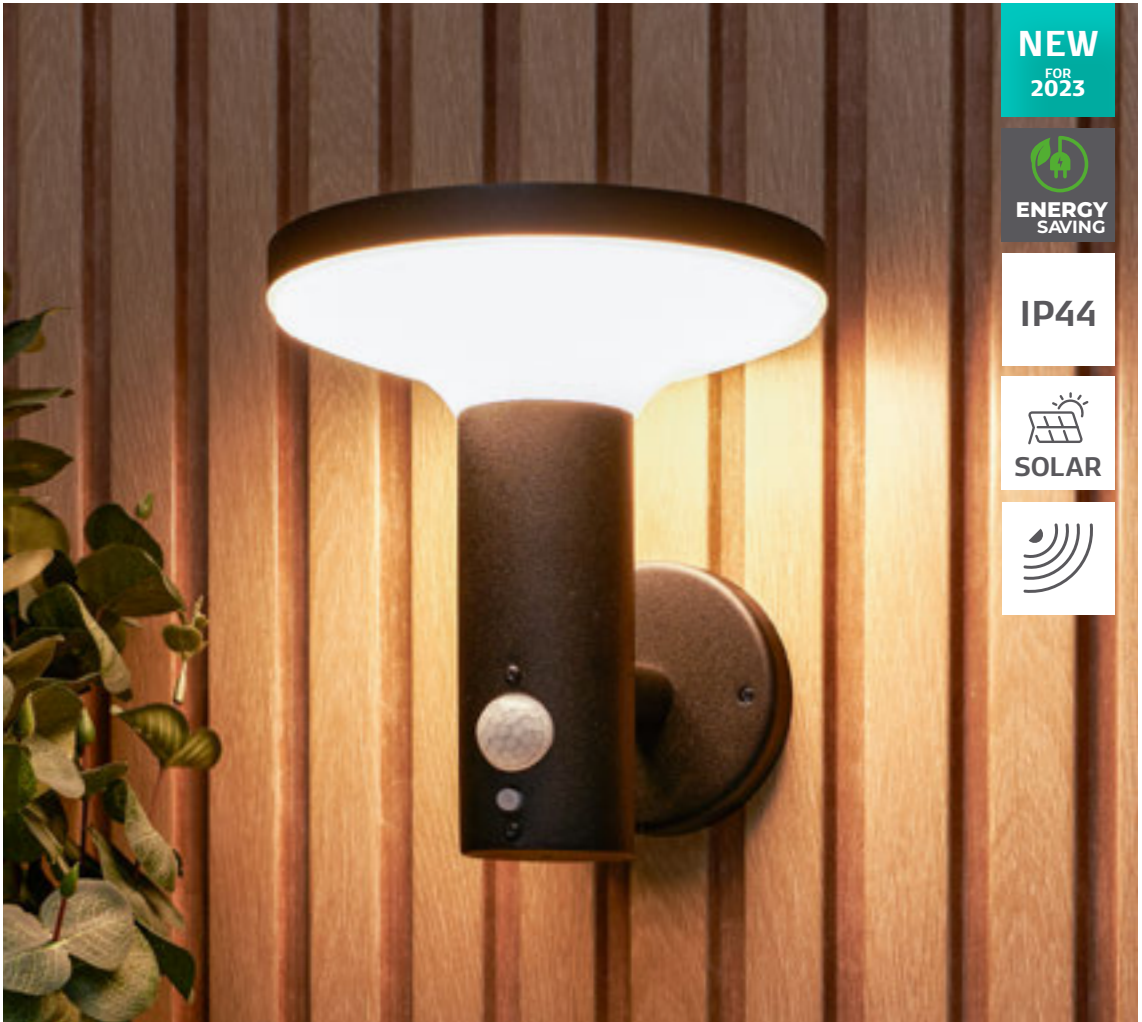

- 3 Modes: a) Always ON 60lm b) Always ON 60lm, Motion Detected 240lm 25secs c) Always OFF, Motion Detection Detected 600lm 25secs d) OFF
- Stainless steel (201) & PC construction
- Integrated solar panel allows installation in areas with no mains power
- Energy saving solar powered LED light
- 8-12m detection distance
- Charge lasts up to 8 hours after full charge
- IP44 weather resistant