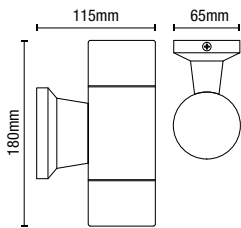

## SKYE

Double Cone Up/Down Wall Light

| Code          | Description                         | Finish     | Lamp                | Dimensions                     |
|---------------|-------------------------------------|------------|---------------------|--------------------------------|
| ZN-29347-SIL  | Skye Double Cone Up/Down Wall Light | Silver     | 2 x 7W max LED GU10 | H:220mm<br>W:77mm<br>Proj:90mm |
| ZN-29347-BLK  |                                     | Black      |                     |                                |
| ZN-29347-ANTH |                                     | Anthracite |                     |                                |