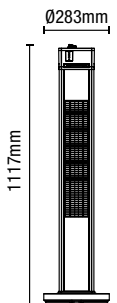

3
HEAT
SETTINGS

IP55