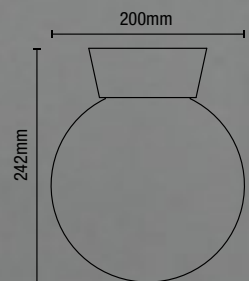

YORK

Globe Porch Lantern

Code	Description	Lamp	Dimensions
CZ-33461-BLK	York Globe Porch Lantern	1 x 10W max LED E27 GLS	Dia:200mm H:242mm