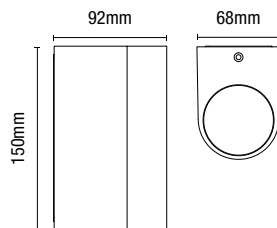

IP44

- IP44 rated
- Available in 2 finishes

ANTAR

Up/Down Light

Code	Finish	Description	Lamp	Dimensions
ZN-20930-BLK	Black	Antar Up/Down Wall Light	2 x 7W max LED GU10	Proj:92mm W:68mm H:150mm
ZN-20930-SIL	Silver			

IP44

- IP44 rated
- Available in 2 finishes

ANTAR

Downlight

Code	Finish	Description	Lamp	Dimensions
ZN-29181-BLK	Black	Antar Downlight	1 x 7W max LED GU10	Proj:81mm W:68mm H:92mm
ZN-29181-SIL	Silver