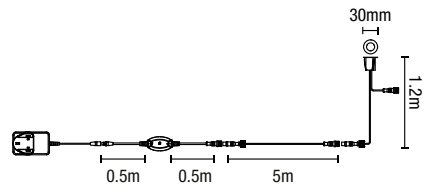

AUBIN

Deck light kit

Code	Finish	Description	Power (w)	Colour (k)	Total Flux (lm)	Dimensions
ZN-40063	Stainless Steel	Aubin Deck Light Kit	10x 0.5W	3000k	80	Dia:30mm Proj:1200mm
ZN-40064				6500k