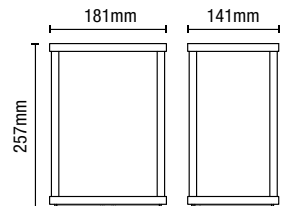

CHARLOTTE

Frame Wall Lantern

Code	Description	Finish	Lamp	Dimensions
ZN-38603-BLK	Charlotte Frame Wall Lantern	Black	1 x 10W max LED E27 GLS	Proj:141mm W:180mm H:345mm

IP44