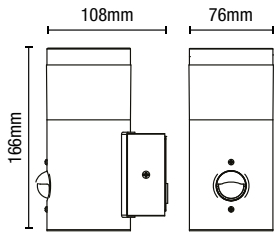

- Stainless steel and polycarbonate construction
- Matching bollard light available
- 4W LED module (SMD)
- Lm/W: 50
- PIR sensor