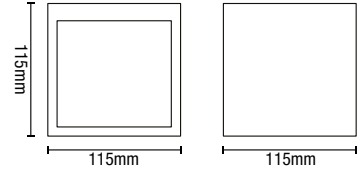

PAINT
TO MATCH
DECOR

- White plaster finish
- Can be painted to match decor

MONTILLA

Up/Down Light

Class 1

0.8kg

Code	Lamp	Dimensions
INL-37219-WHT	1 x 3W max LED G9	H:115mm W:115mm Proj:115mm

PAINT
TO MATCH
DECOR