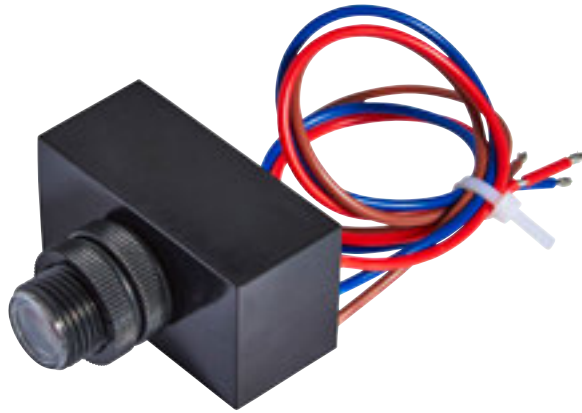

IP65

- Rated current: 10A
- Ambient light: <10LUX

ADRA Photocell Sensor

IP65
Rated

16.5mm
Cut-out

Photocell
Sensor

0.1kg

Code	Description	Finish	Max Rated Load	Dimensions
ZN-38599-BLK	Adra Photocell Sensor	Black	1200W Halogen 300W LED	H:70mm W:110mm Proj:35mm

IP65