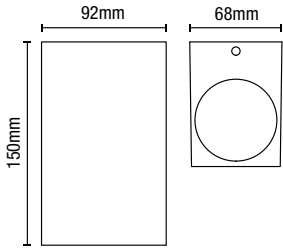

IP44

- IP44 rated
- Available in 2 finishes

FLEET

Square Up/Down Light

Code	Finish	Description	Lamp	Dimensions
ZN-31759-ANTH	Anthracite	Fleet Square Up/Down Wall Light	2 x 7W max LED GU10	Proj:92mm W:68mm H:150mm
ZN-31759-SIL	Silver