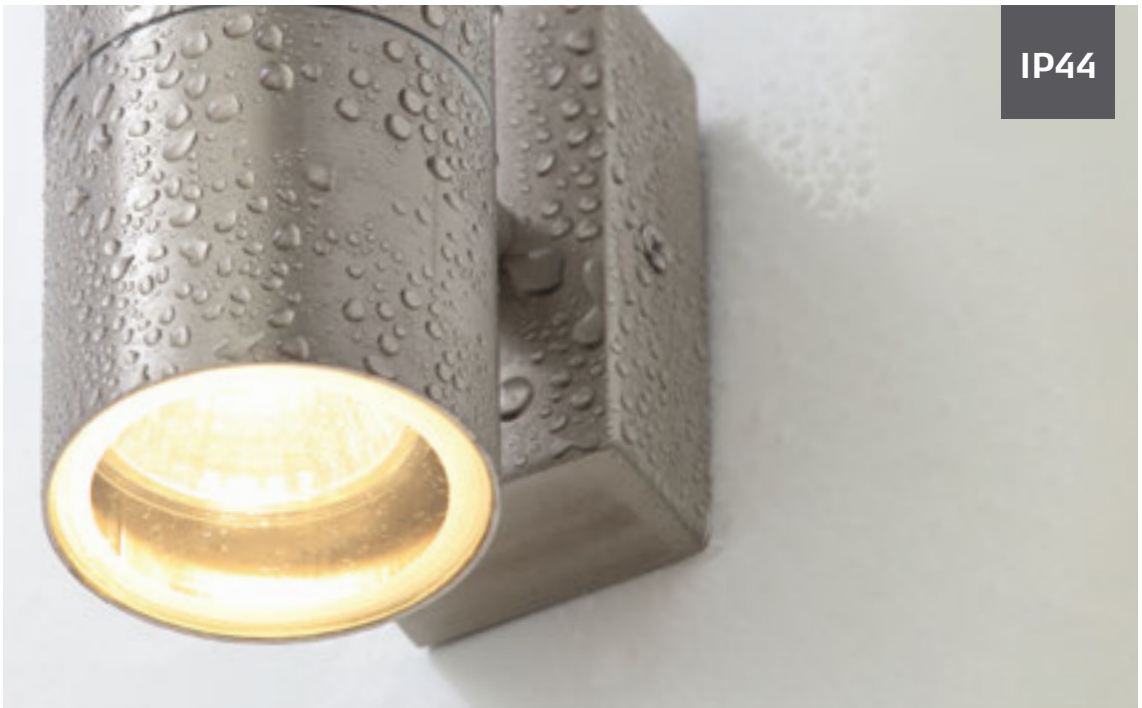

IP44

- IP44 rated
- Constructed from [301] stainless steel and clear glass
- Comes in 6 different finishes
- PIR & Photocell versions available