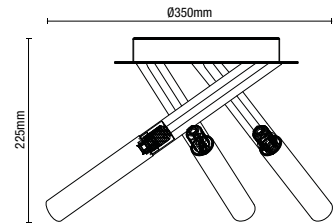

PORTO

Semi Flush

IP44 Rated

Class 1

0.95kg

Code	Finish	Description	Lamp	Dimensions
SPA-31309-CHR	Chrome	Porto 1 Light Semi-Flush	1 x 10W max LED E27 GLS	H:340mm Dia:250mm
SPA-31309-MBLK	Matt Black			
SPA-31309-SBRS	Brass			

IP44