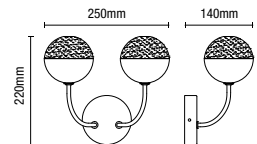

RHODES

LED Bathroom 2 Light Wall Light

Code	Finish	Description	Power (w)	Colour (k)	Total Flux (lm)	Dimensions
SPA-36301-CHR	Chrome	Rhodes LED 2 Light Wall Light	10W	4000k	800	H:220mm W:250mm Proj:140mm