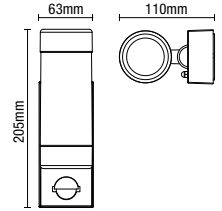

IP65

- Polycarbonate construction
- Corrosion resistant
- PIR sensor
- 6m Detection Distance

NESO

Up/Down Wall Light with PIR

IP65
Rated

PIR
Sensor

Class 2

Code	Description	Lamp	Dimensions
CZ-31744-BLK	Neso Up/Down Wall Light	2 x 7W Max LED GU10	Proj:110mm W:63mm H:205mm

IP65