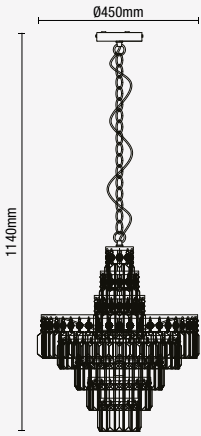

BELLE

4 Light Chandelier

IP44
Rated

Class 1

KG
7.1kg

Code	Description	Lamp	Dimensions
SPA-24677-CHR	Belle 4 Light Chandelier	4 x 3W max LED C9	H:1140mm Dia:450mm