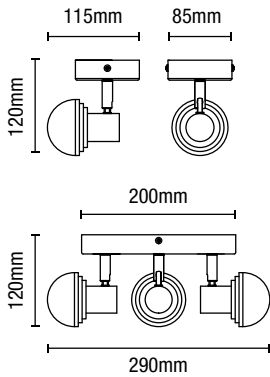

IP44

**Upto
960
Lumens**

- 5W LED module (SMD) per head
- Lm/W: 64
- CRI: 80
- Hrs: 20,000
- Single spot can be wall or ceiling mounted