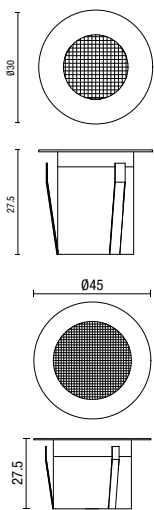

NEW

200 Lumens

IP65

- [304] Stainless steel construction
- 1.2m cable between each head
- 10 x 0.5W LED module (SMD)
- 1 x 12V IP20 inline transformer with 5m cable
- Easy to install
- Smart wi-fi capability