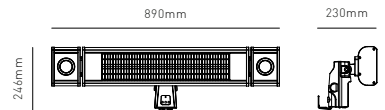

BLAZE

Wall Mounted Patio Heater with LED Lights

Code	Description	Finish	Power (w)	Dimensions
ZR-32299-BLK	Blaze Wall Mounted Patio Heater with LED Lights	Black	1800	H:246mm W:890mm Proj:230mm