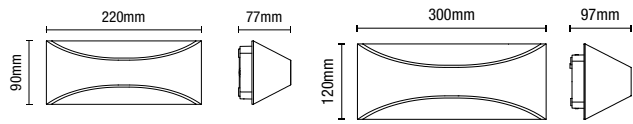

# STROUD

LED Up/Down Wall Light

| Code         | Description                         | Lamp    | Lumen | Dimensions                |
|--------------|-------------------------------------|---------|-------|---------------------------|
| ZN-31768-BLK | Stroud Small LED Up/Down Wall Light | 6W LED  | 275   | H:90mm W:220mm Proj:77mm  |
| ZN-31767-BLK | Stroud Large LED Up/Down Wall Light | 12W LED | 400   | H:120mm W:300mm Proj:97mm |