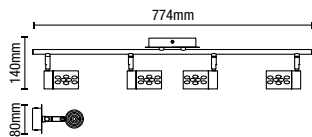

1480
Lumens

IP44

- 20W LED module (SMD)
- Lm/W: 74
- CRI: 80
- Hrs: 20,000

FELIX

Bubble LED 4 Light Spotlight

Code	Description	Power (w)	Colour (k)	Total Flux (lm)	Efficiency (lm/W)	Dimensions
SPA-31780-CHR	Felix Bubble 4 Light Bar	20W	4000k	1480	74	L:774mm W:80mm H:140mm