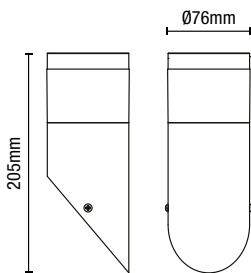

- Stainless steel and polycarbonate construction
- Matching bollard light available
- 4W LED module (SMD)
- K: 3000
- Lm: 200
- Lm/W: 50