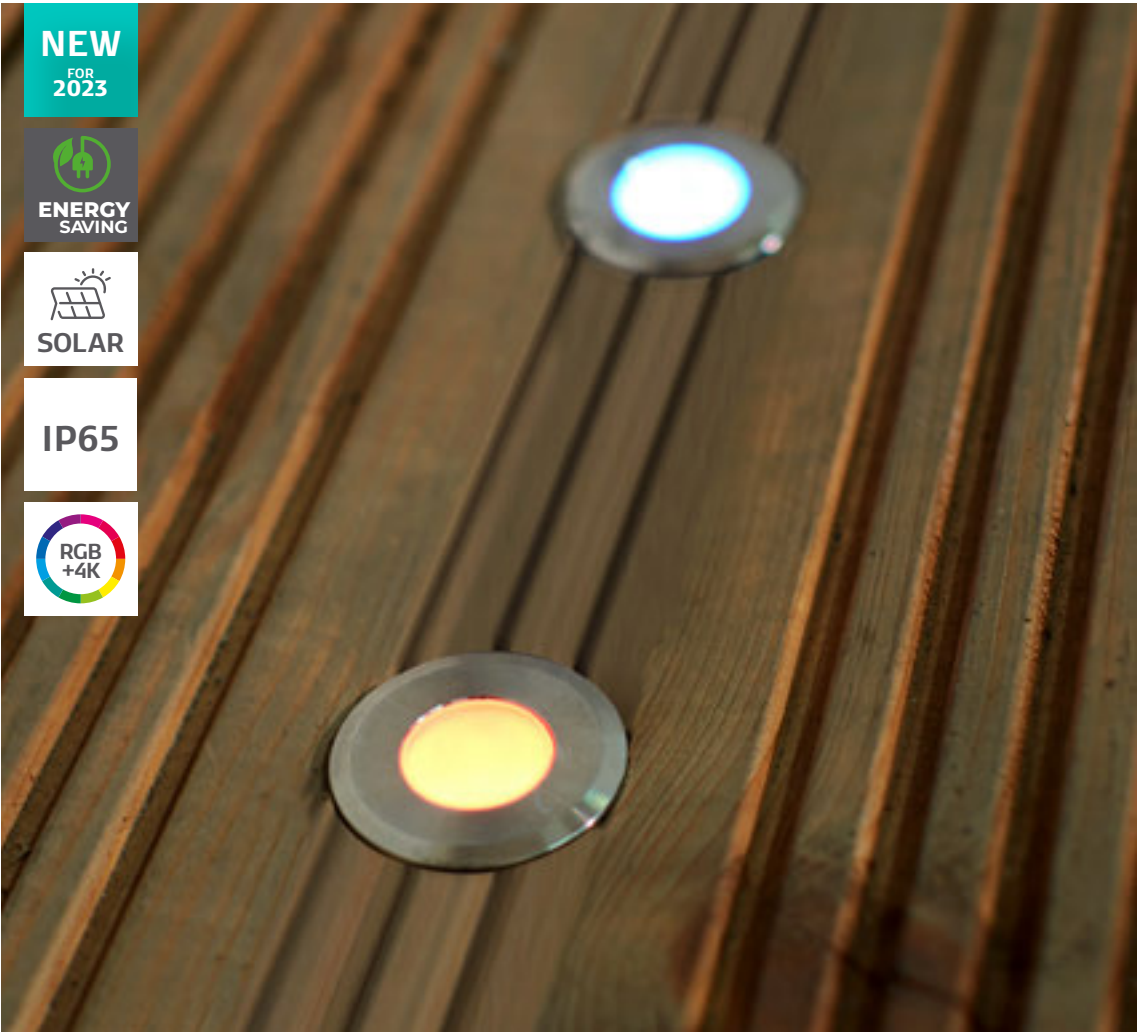

NEW  
FOR  
2023

IP65

- Supplied with IR remote control
- Stainless steel (201), ABS & Glass construction
- Solar panel has 4m cable until first lamp then 2m spacing between each lamp
- Energy saving solar powered LED light
- Solar panel can be spike or deck mounted
- IP65 weather resistant