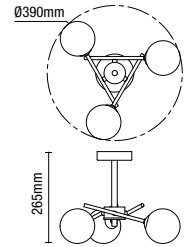

IP44

• Available in chrome or satin brass

LINDOS

3 Light Ceiling Light

IP44
Rated

Class 1

1.0kg

Code	Finish	Description	Lamp	Dimensions
SPA-35836-CHR	Chrome/Smoke	Lindos 3 Light Ceiling Light	3 x 3W max LED G9	H:265mm Dia:390mm
SPA-35836-SBRS	Satin Brass/Opal			

IP44

• Available in chrome or satin brass

LINDOS

5 Light Ceiling Light

IP44
Rated

Class 1

1.0kg

Code	Finish	Description	Lamp	Dimensions
SPA-35837-CHR	Chrome/Smoke	Lindos 5 Light Ceiling Light	5 x 3W max LED G9	H:275mm Dia:465mm
SPA-35837-SBRS	Satin Brass/Opal