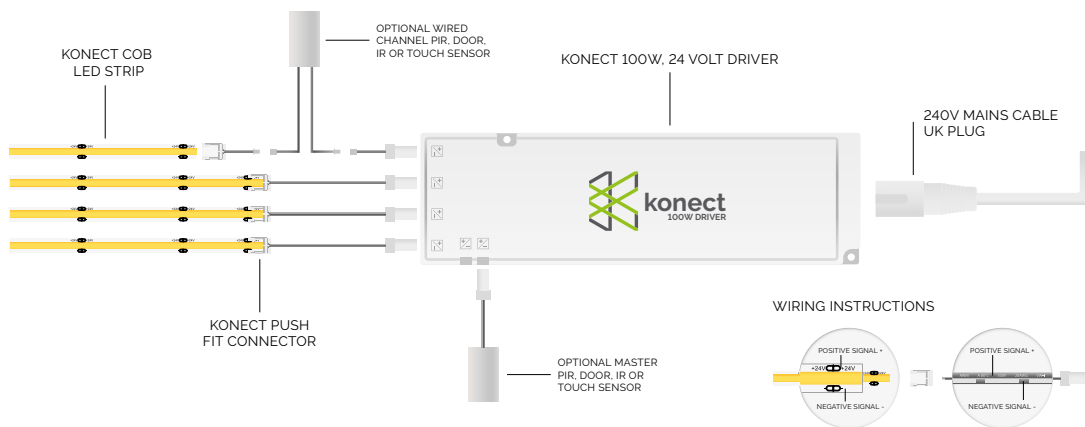

## PLUG & PLAY SYSTEM

The Konec plug and play system features revolutionary wiresafe technology. Designed to protect all ports from overloading, short circuits and electrical surges, ensuring lighting systems stay as safe as possible. In turn conforming to BS7671 Regulations.