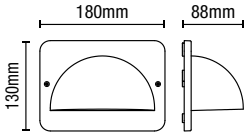

RENNES

LED Guide/Wall Light

Code	Finish	Description	Power (w)	Colour (k)	Total Flux (lm)	Dimensions
ZN-38622-ANTH	Anthracite	Rennes LED Guide/Wall Light	10W	4000k	280	H:130mm W:180mm Proj:88mm
ZN-38622-BLK	Black					
ZN-38622-WHT	White