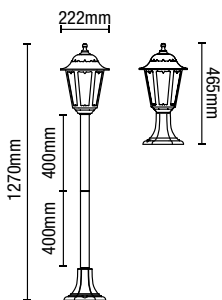

IP44

ADJUSTABLE
HEIGHT

- Polycarbonate construction
- Corrosion resistant
- Three height options:
  1260mm/860mm/460mm