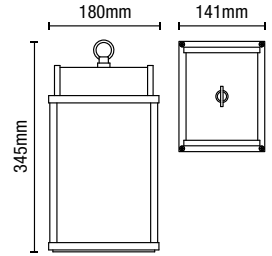

IP44

- Die-cast aluminium construction
- Frosted glass
- Hook feature

CHARLOTTE

Frame Wall Lantern

Code	Description	Finish	Lamp	Dimensions
ZN-38603-BLK	Charlotte Frame Wall Lantern	Black	1 x 10W max LED E27 GLS	Proj:141mm W:180mm H:345mm

IP44

- Die-cast aluminium construction
- Contemporary styling
- Water glass effect

KEB

Wall Lantern

Code	Description	Finish	Lamp	Dimensions
ZN-32069-BLK	Keb Wall Lantern	Black	1 x 10W max LED E27 GLS	Proj:141mm W:181mm H:257mm