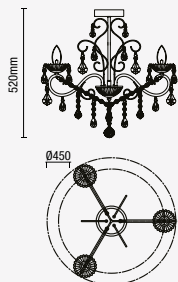

IP44

- Clear glass crystal droplets
- Available in chrome & brass

VELA

Flush Chandelier

Code	Finish	Description	Lamp	Dimensions
SPA-20182-CHR	Chrome	Vela 3 Light Flush	3 x 3W max LED G9	H:520mm Dia:450mm
SPA-20182-BRS	Brass