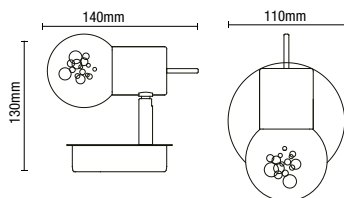

- 5W LED module (SMD)
- Lm/W: 70
- CRI: 80
- Hrs: 20,000