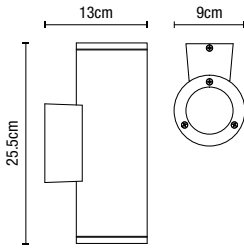

1200
Lumens

IP54