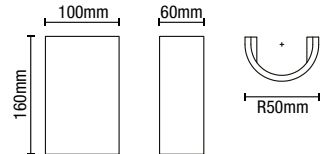

- White plaster finish
- Can be painted to match decor

MARTOS

Up/Down Light

Class 1

0.5kg

Code	Lamp	Dimensions
INL-37221-WHT	1 x 3W max LED G9	H:160mm W:100mm Proj:60mm