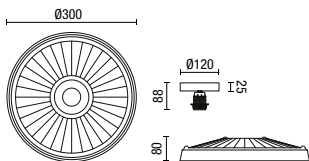

MOTRIL

Plaster Ceiling Mount

Code	Lamp	Dimensions
INL-37215-WHT	1 x 10W max LED E27 GLS	H:60mm Dia:300mm
INL-37216-WHT	E27 GLS	H:85mm Dia:500mm

- White plaster finish
- Can be painted to match decor

PAINT
TO MATCH
DECOR