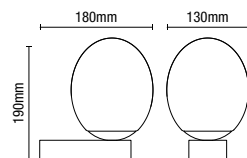

280
Lumens

IP44

- Aluminium construction with opal glass shade
- Available in 3 finishes
- 3W LED module (SMD)
- Lm/W: 93
- CRI: 80

AGIOS

LED Bathroom Wall Light

IP44
Rated

Non
Dimmable

4000K
CW

Class 1

0.6kg

Available in
3 colour options

Code	Finish	Description	Power (w)	Colour (k)	Total Flux (lm)	Dimensions
SPA-38573-TBLK	Textured Black	Agios Bathroom Wall Light	3W	4000k	280	H:190mm W:130mm Proj:180mm
SPA-38573-CHR	Chrome					
SPA-38573-SBRS	Satin Brass					

IP44

- Contemporary bathroom wall light
- Available in 3 finishes

THIVA

Bathroom Wall Light

IP44
Rated

Class 1

0.5kg

Available in
3 colour options

Code	Finish	Description	Lamp	Dimensions
SPA-38576-TBLK	Textured Black	Thiva Bathroom Wall Light	1 x 3W max LED G9	H:167mm W:160mm Proj:167mm
SPA-38576-CHR	Chrome			
SPA-38576-SBRS	Satin Brass