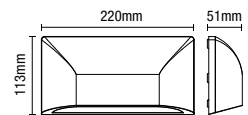

POOLE LED Wall Downlight

PIR Sensor
IP65 Rated
4000K CW
Class 2
0.32kg

Code	Description	Power (w)	Colour (k)	Total Flux (lm)	Efficiency (lm/W)	Dimensions
CZ-31752-BLK	Poole Downlight	6W	4000k	300	50	Proj:51mm W:220mm H:113mm
CZ-31747-BLK	Poole Downlight with PIR	6.5W	4000k	300	46	Proj:51mm W:220mm H:113mm