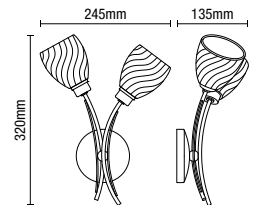

- Twisted style glass shades

VERIA

2 Light Wall Light

Code	Finish	Description	Lamp	Dimensions
SPA-35830-SBRS	Satin Brass/Clear	Veria 2 Light Wall Light	2 x 3W max LED G9	H:320mm W:245mm Proj:135mm