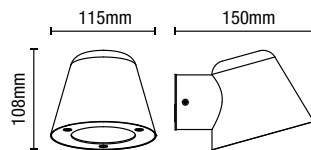

**NEW**  
FOR  
2023

**IP44**

- Durable stainless steel construction
- Textured black finish
- Post light has variable heights of - 480/700mm