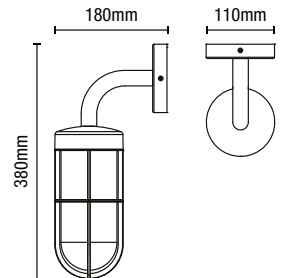

- Vintage styling
- Black satin finish

WOKING Wall Lantern

Code	Description	Lamp	Dimensions
ZN-31807-TBLK	Woking Wall Lantern	1 x 10W max LED E27 GLS	Proj:180mm W:110mm H:380mm