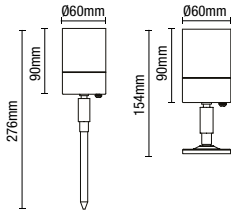

### Adjustable Spotlight

| Code          | Finish          | Description               | Lamp                | Dimensions                |
|---------------|-----------------|---------------------------|---------------------|---------------------------|
| ZN-26536-SST  | Stainless Steel | Leto Adjustable Spotlight | 1 x 7W max LED GU10 | H:144mm W:85mm Proj:196mm |
| ZN-26536-BLK  | Black           |                           |                     |                           |
| ZN-26536-WHT  | White           |                           |                     |                           |
| ZN-26536-COP  | Copper          |                           |                     |                           |
| ZN-26536-ANTH | Anthracite      |                           |                     |                           |

**IP44**

- IP44 rated
- Constructed from [301] stainless steel and clear glass
- Screw in spike or deck mount included
- Cable length: 500mm
- Available in 2 finishes