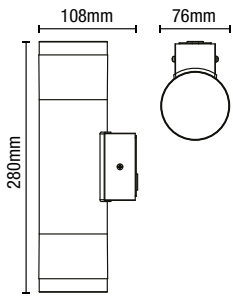

- Stainless steel and polycarbonate construction
- Matching bollard light available
- 2 x 4W LED module (SMD)
- Lm/W: 100
- 30,000 hours lifetime

NEW

400 Lumens

IP44

POLLUX Wall Light

Code	Finish	Description	Power (w)	Colour (k)	Total Flux (lm)	Dimensions
ZN-39998-BLK	Black	Pollux Up/Down Wall Light	8W	3000k	400	H:280mm W:76mm Proj:108mm
ZN-39998-SST	Stainless Steel					

- Stainless steel and polycarbonate construction
- Matching bollard light available
- 4W LED module (SMD)
- K: 3000
- Lm: 200
- Lm/W: 50

200 Lumens

IP44

POLLUX Angled Wall Light

Code	Finish	Description	Power (w)	Colour (k)	Total Flux (lm)	Dimensions
ZN-38615-BLK	Black	Pollux Angled Wall Light	4W	3000k	200	Dia:76mm H:205mm
ZN-38615-SST	Stainless Steel