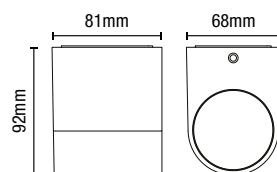

- IP44 rated
- Available in 2 finishes

ANTAR

Downlight

Code	Finish	Description	Lamp	Dimensions
ZN-29181-BLK	Black	Antar Downlight	1 x 7W max LED GU10	Proj:81mm W:68mm H:92mm
ZN-29181-SIL	Silver