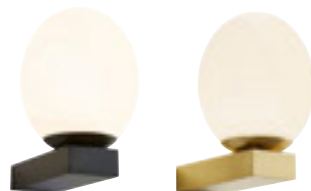

280
Lumens

IP44

- Aluminium construction with opal glass shade
- Available in 3 finishes
- 3W LED module (SMD)
- Lm/W: 93
- CRI: 80