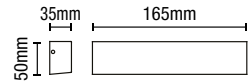

**700
Lumens**

IP54

- Die-cast aluminium construction
- Opal polycarbonate diffuser
- 5.4W COB LED
- K: 4000
- Lm: 700
- Lm/W: 130

REIMS Wall Light

Code	Finish	Description	Power (w)	Colour (k)	Total Flux (lm)	Dimensions
ZN-38637-BLK	Black	Reims Wall Light	5.4W	4000k	700	H:50mm W:165mm Proj:35mm

**700
Lumens**

IP65

- Die-cast aluminium construction
- Opal diffuser
- 12W LED module (SMD)
- K: 4000
- Lm: 700
- Lm/W: 58

CORTE Wall Light

Code	Finish	Description	Power (w)	Colour (k)	Total Flux (lm)	Dimensions
ZN-38634-BLK	Black	Corte Wall Light	12W	4000k	700	H:115mm W:165mm Proj:209mm