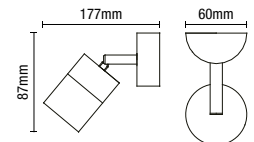

ISLAY

Spotlight

Code	Description	Finish	Lamp	Dimensions
CZ-29321-SST	Islay Spotlight	Stainless Steel	1 x 7W max LED GU10	H:87mm W:60mm Proj:177mm
CZ-29321-BLK		Black		
CZ-29321-ANTH		Anthracite