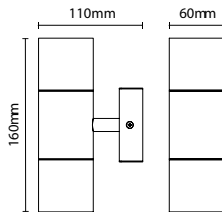

IP44

- IP44 rated
- Constructed from [301] stainless steel and clear glass
- Comes in 6 different finishes
- PIR & Photocell versions available