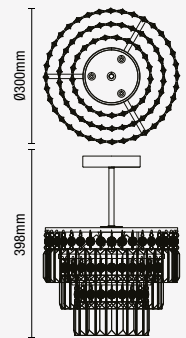

# BELLE

3 Light Semi Flush

| Code          | Description              | Lamp              | Dimensions        |
|---------------|--------------------------|-------------------|-------------------|
| SPA-24678-CHR | Belle 3 Light Semi-flush | 3 x 3W max LED C9 | H:398mm Dia:300mm |