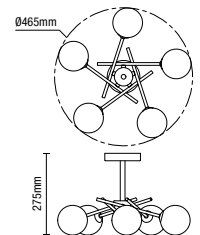

LINDOS

3 Light Ceiling Light

IP44
Rated

Class 1

1.0kg

Code	Finish	Description	Lamp	Dimensions
SPA-35836-CHR	Chrome/Smoke	Lindos 3 Light Ceiling Light	3 x 3W max LED G9	H:265mm Dia:390mm
SPA-35836-SBRS	Satin Brass/Opal			

IP44