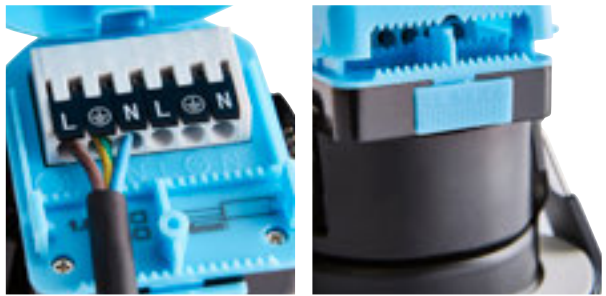

- Dimmable
- Fire rated
- Colour changing technology
- Switch between 3000K/4000K/6000K
- Fast fit terminals
- Available in 7 finishes
- 8W LED module (SMD)
- Lm: 900
- Lm/W: 112.5
- CRI: 80
- Hrs: 50,000

RHOM

IP65 Fixed Fire-rated Downlight

Code	Pack Size	Finish	Power (W)	Total Flux (lm)	Efficiency (lm/W)	Colour (k)	Dimensions
SPA-38572-ACOP	Single	Antique Copper	8W	900	112.5	CCT	Dia:87mm H:65mm Cutout:70mm
SPA-38572-BCHR		Black Chrome					
SPA-38572-CHR		Chrome					
SPA-38572-MWHT		Matt White					
SPA-38572-SBLK		Satin Black					
SPA-38572-SBRS		Satin Brass					
SPA-38572-SNIC		Satin nickel