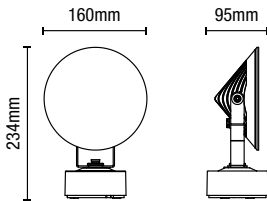

Ground Spike Light

Spotlight

3 Different Mounting Options

Wall Light

- Die-cast aluminium construction
- Includes ground spike
- Cable length: 150mm
- 12W COB LED
- K: 4000
- Lm: 700
- Lm/W: 58

GORDA

LED Spotlight with Ground Spike

Code	Finish	Description	Power (w)	Colour (k)	Total Flux (lm)	Efficiency (lm/W)	Dimensions
ZN-35741-BLK	Black	Gorda LED Spotlight	12W	4000k	700	58	H:234mm W:160mm Proj:195mm