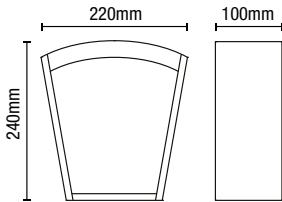

IP44

- Stainless steel construction
- Contemporary box lantern
- Available in 2 finishes

ARTEMIS

Box Lantern

IP44
Rated

Class 1

1.75kg

Code	Description	Finish	Lamp	Dimensions
ZN-20945-BLK	Artemis	Black	1 x 10W max	Proj:100mm W:220mm
ZN-20945-SST	Box Lantern	Stainless Steel	LED E27 GLS	H:240mm