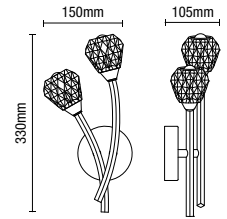

IP44

- Contemporary bathroom wall light
- Diamond cut glass designed shades

VOLOS

Wall Light

Code	Finish	Description	Lamp	Dimensions
SPA-35808-CHR	Chrome	Volos 2 Light Wall Light	2 x 3W max LED G9	H:330mm W:150mm Proj:105mm

IP44

- Contemporary bathroom ceiling light
- Diamond cut glass designed shades

VOLOS

Ceiling Light

Code	Finish	Description	Lamp	Dimensions	Weight
SPA-35782-CHR	Chrome	Volos 3 Light Ceiling Light	3 x 3W max LED G9	H:140mm Dia:360mm	1.15kg
SPA-35783-CHR	Chrome	Volos 5 Light Ceiling Light	5 x 3W max LED G9	H:152mm Dia:520mm	2.05kg