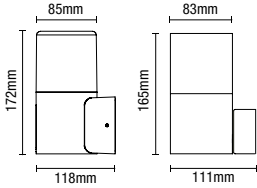

NEW
FOR
2023

IP44