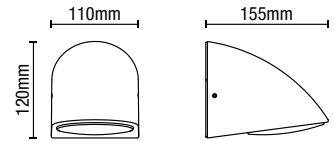

IP44

- IP44 rated
- Die-cast aluminium construction

NEVIS

Downlight

Code	Finish	Description	Lamp	Dimensions
ZN-35740-BLK	Black	Nevis Downlight	1 x 7W max LED GU10	H:120mm W:110mm Proj:155mm

900 Lumens

IP65

- Die-cast aluminium construction
- 16W COB LED
- K: 4000
- Lm: 900
- Lm/W: 56.25

KITT

LED Halo Wall Light

Code	Finish	Description	Power (w)	Colour (k)	Total Flux (lm)	Efficiency (lm/W)	Dimensions
ZN-35739-BLK	Black	Kitt LED Halo Wall Light	16W	4000k	900	56.25	H:100mm W:200mm Proj:245