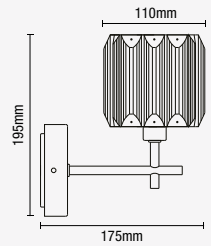

SPA-33932-CHR

- Chrome finish
- Clear crystal shades

PEGASI

Wall Light

Code	Description	Lamp	Weight	Dimensions
SPA-33931-CHR	Pegasi Shield Wall Light	1 x 3W max LED G9	1.25kg	H:200mm W:160mm Proj:82mm
SPA-33932-CHR	Pegasi Wall Light	1 x 3W max LED G9	0.77kg	H:195mm W:110mm Proj:175mm