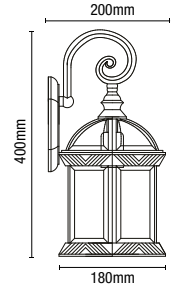

IP23

- Aluminium and glass construction
- Antique brass finish

EMILE

Wall Lantern

IP23
Rated

Class 1

1.5kg

Code	Description	Finish	Lamp	Dimensions
ZN-29203-ABR	Emile Wall Lantern	Antique Brass	1 x 10W max LED E27 GLS	Proj:200mm W:180mm H:400mm

274
Lumens

IP54

- Diecast aluminium construction
- 4.5W LED
- K: 4000
- Lm: 274

LEIGH

LED Wall Light

IP54
Rated

4000K
CW

Class 1

Code	Description	Finish	Power (w)	Colour (k)	Total Flux (lm)	Dimensions
ZN-29962-BLK	Leigh LED Wall Light	Black	4.5W	4000k	274	H:65mm W:140mm Proj:105mm