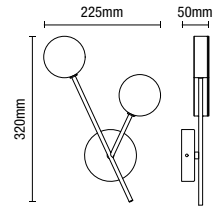

500
Lumens

IP44