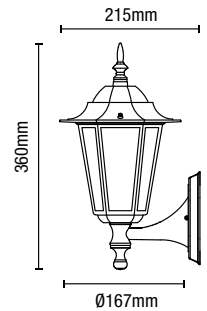

IP44

- Stainless steel construction
- Polycarbonate diffuser

CARNAC

Up or Down Wall Lantern

Code	Description	Finish	Lamp	Dimensions
ZN-38630-BLK	Carnac Wall Lantern	Black	1 x 10W max LED E27 GLS	Proj:148mm W:83mm H:280mm

IP44

- Traditional style outdoor lantern
- Die-Cast Aluminium/Glass
- PIR sensor option available
- 2 colour options

Without PIR

LIBOURNE

6 Panel Wall Lantern

Code	Description	Finish	Lamp	Dimensions
ZN-38605-BLK	Libourne Wall Lantern	Black	1 x 10W max LED E27 GLS	Proj:215mm W:167mm H:360mm
ZN-38605-WHT		White		
ZN-38606-BLK	Libourne Wall Lantern with PIR sensor	Black		
ZN-38606-WHT		White