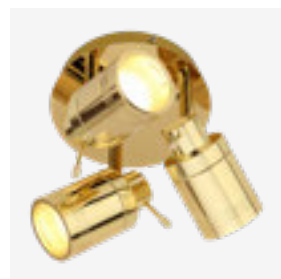

SCORPIUS

3 Light Spotlight

Code	Description	Finish	Lamp	Dimensions
SPA-27405-CHR	Scorpius 3 Light Spotlight	Chrome	3 x 7W max LED GU10	H:140mm W:220mm L:280mm
SPA-27405-MBLK	Scorpius 3 Light Spotlight	Matt Black	3 x 7W max LED GU10	H:140mm W:220mm L:280mm
SPA-27405-BRS	Scorpius 3 Light Spotlight	Brass	3 x 7W max LED GU10	H:140mm W:220mm L:280mm