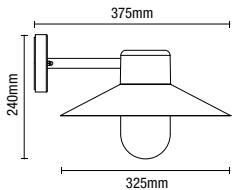

BUDE

Coil LED Wall Light

Code	Finish	Description	Power (w)	Colour (k)	Total Flux (lm)	Efficiency (lm/W)	Dimensions
ZN-42066-BLK	Black	Bude Coil LED Wall Light	12W	4000k	540	45	H:280mm W:100mm Proj:103mm

NEW
FOR
2023

IP44