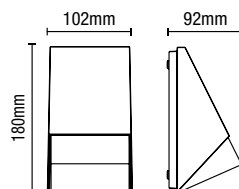

620
Lumens

IP54

- Die-cast aluminium construction
- Wall mounted
- 8W LED
- K: 4000
- Lm: 620
- Lm/W: 77.5

MANU

LED Up/Down Wall Light

Code	Finish	Description	Power (w)	Colour (k)	Total Flux (lm)	Efficiency (lm/W)	Dimensions
ZN-29993-BLK	Black	Manu Up/Down LED Wall Light	8W	4000k	620	77.5	H:123mm W:130mm Proj:70mm

IP44

- Die-cast aluminium construction
- Polycarbonate diffuser

SENS

Angled Wall Light

Code	Description	Finish	Lamp	Dimensions
ZN-38631-BLK	Sens Angled Wall Light	Black	1 x 7W max LED GU10	Proj:92mm W:102mm H:180mm