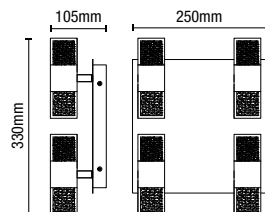

OSLO

Crackle LED Spotlight

Code	Description	Power (w)	Colour (k)	Total Flux (lm)	Efficiency (lm/W)	Dimensions
SPA-31730	Oslo Wall Light	10W	3000k	740	90	H:150mm W:90mm Proj:105mm

3600
Lumens

IP44