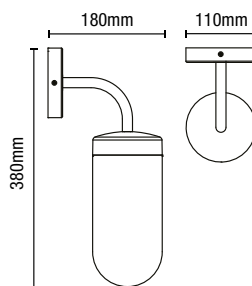

## KEW Wall Lantern

IP44  
Rated

Class 1

0.91kg

Available in  
4 colour options

| Code            | Description            | Finish          | Lamp                       | Dimensions                    |
|-----------------|------------------------|-----------------|----------------------------|-------------------------------|
| ZN-31808-POLSST | Kew<br>Wall<br>Lantern | Polished Steel  | 1 x 10W max<br>LED E27 GLS | Proj:180mm W:110mm<br>H:380mm |
| ZN-31809-SST    |                        | Stainless Steel |                            |                               |
| ZN-31809-PBLU   |                        | Pale Blue       |                            |                               |
| ZN-31809-IVO    |                        | Ivory           |                            |                               |