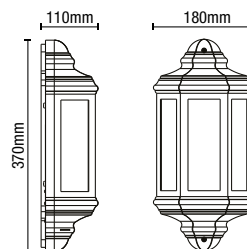

IP44

- Polycarbonate construction
- Corrosion resistant
- Vintage style half lantern
- Available with or without PIR sensor
- 6m Detection Distance

ATHENA

Half Wall Lantern

IP44
Rated

PIR
Sensor

Class 2

Code	Sensor	Description	Lamp	Dimensions
CZ-31748-BLK	-	Athena Wall Lantern	1 x 10W max LED E27 GLS	Proj:110mm W:180mm H:370mm
CZ-26743-BLK	PIR			

IP44

- ABS & PC construction
- Corrosion resistant

JURA

Wall Lantern

IP44
Rated

Class 2

Code	Description	Lamp	Dimensions
CZ-35742-BLK	Jura Wall Lantern	1 x 10W LED Max E27 GLS	Proj:185mm W:112mm H:215mm