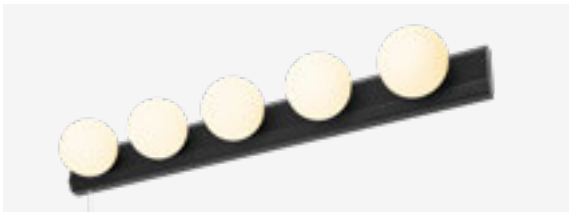

IP44

- Available in 3 finishes
- Pull switch

ARA

Hollywood 5 Light Bar Wall Light

IP44 Rated | Class 1 | 2kg

Code	Finish	Description	Lamp	Dimensions
SPA-PR13145-CHR	Chrome	Ara 5 Light Wall Light	5 x 3W max LED G9	W:680mm H:80mm Proj:110mm
SPA-PR13145-MBLK	Matt Black			
SPA-PR13145-SATBRS	Satin Brass