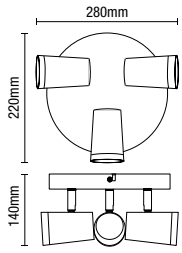

IP44

- Chrome finish
- Directable spotlights

FREYA

3 Light Spotlight

Code	Description	Lamp	Dimensions
SPA-35080-CHR	Freya 3 Light Spotlight	3 x 7W max LED GU10	H:140mm W:280mm L:220mm

IP44