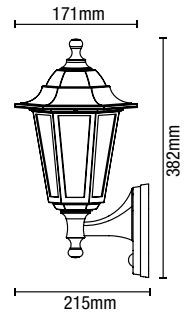

- Polycarbonate construction
- Corrosion resistant
- 6m Detection Distance
- Manual override function enables you to switch off PIR

BIANCA

Wall Lantern with PIR

IP44
Rated

PIR
Sensor

Class 2

0.84kg

Code	Description	Lamp	Dimensions
CZ-25150-BLK	Bianca Wall Lantern with PIR	1 x 10W max LED E27 GLS	Proj:215mm W:171mm H:382mm