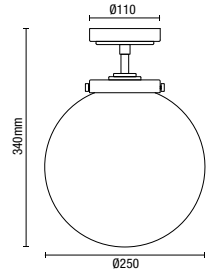

IP44

- Opal glass shade
- Matching items available
- Available in 3 finishes

PORTO

Semi Flush

IP44 Rated

Class 1

0.95kg

Code	Finish	Description	Lamp	Dimensions
SPA-31309-CHR	Chrome	Porto 1 Light Semi-Flush	1 x 10W max LED E27 GLS	H:340mm Dia:250mm
SPA-31309-MBLK	Matt Black			
SPA-31309-SBRS	Brass			

IP44

- Decorative tubular shades
- Available in 3 finishes

CRUX

3 Light Ceiling Fitting

IP44 Rated

Class 1

1.25kg

Code	Finish	Description	Lamp	Dimensions
SPA-20829-CHR	Chrome	Crux 3 Light Ceiling Fitting	3 x 3W max LED G9	H:225mm Dia:350mm
SPA-20829-MBLK	Matt Black			
SPA-20829-SATBRS	Satin Brass