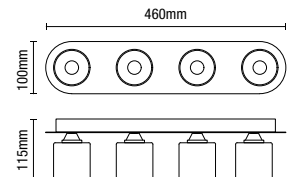

- Available in satin brass/champagne glass or chrome/smoked glass

PATRAS

4 Light Bar Ceiling Light

IP44
Rated

Class 2

1.35kg

Code	Finish	Description	Lamp	Dimensions
SPA-35810-CHAMP	Satin Brass/Champagne	Patras 4 Light Bar Ceiling Light	4 x 3W max LED G9	H:115mm W:460mm Proj:100mm
SPA-35810-CHR	Chrome/Smoke