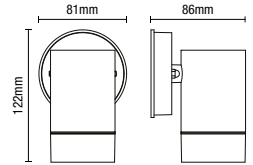

IP65

- Polycarbonate construction
- Corrosion resistant

NESO Downlight

Code	Description	Lamp	Dimensions
CZ-25143-BLK	Neso Downlight	1 x 7W Max LED GU10	Proj:86mm W:81mm H:122mm

IP44

- Marine grade stainless steel (316) construction
- Corrosion resistant

ISLAY Up/Down Wall Light

Code	Description	Finish	Lamp	Dimensions
CZ-29320-SST	Islay Up/Down Wall Light	Stainless Steel	2 x 7W max LED GU10	H:160mm W:70mm Proj:120mm
CZ-29320-BLK		Black		
CZ-29320-ANTH		Anthracite