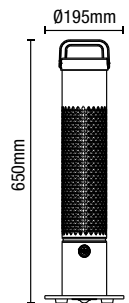

HARRY

Outdoor Portable Table Heater

Code	Description	Finish	Power (w)	Dimensions
ZR-37441-BLK	Harry Outdoor Portable Table Heater	Matt Black	1200	H:650mm Dia:195mm