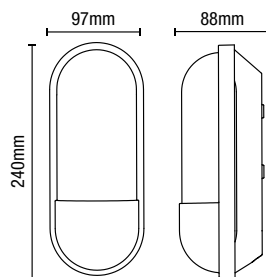

PILULE

Wall Light

IP54
Rated

Class 2

0.3kg

Code	Description	Finish	Lamp	Dimensions
CZ-38639-BLK	Pilule Wall Light	Black	1 x 10W max LED E27 GLS	W:97mm H:240mm Proj:88mm
CZ-38639-ANTH		Anthracite