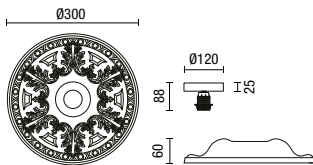

TOLEDO

Wall Uplighter

Code	Lamp	Dimensions
INL-38612-WHT	2 x 7W max LED GU10	H:245mm W:137mm Proj:78mm
INL-38613-WHT	2 x 3W integral LED	H:245mm W:137mm Proj:78mm

- White plaster finish
- Can be painted to match decor

PAINT
TO MATCH
DECOR