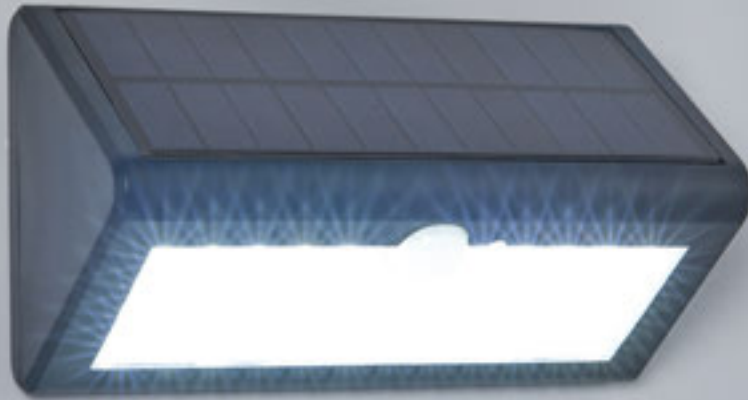

**NEW**  
FOR  
2023

**ENERGY  
SAVING**

**IP44**

**SOLAR**

- OFF/High/Low push button function
- ABS & PC construction
- Integrated solar panel allows installation in areas with no mains power
- Energy saving solar powered LED light
- PIR sensor turns light on for 25 seconds after sensing movement with 3-5m detection distance
- Charge lasts up to 8 hours after full charge
- IP44 weather resistant