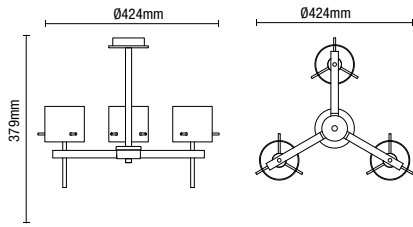

IP44

- Glass cylinder shade
- Bulb covers for use in bathroom
- Matching items available
- Available in chrome & satin brass