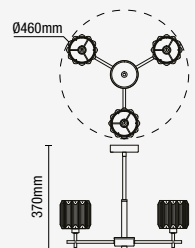

PEGASI

3 Light Flush Chandelier

Code	Description	Lamp	Dimensions
SPA-33974-CHR	Pegasi 3 Light Semi-flush	3 x 3W max LED G9	H:370mm Dia:460mm