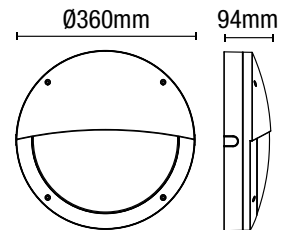

ROSA Bulkhead

Code	Finish	Description	Power (w)	Colour (k)	Total Flux (lm)	Efficiency (lm/W)	Dimensions
ZN-39742-BLK	Black	Rosa Round Bulkhead	20W	CCT	1700	85	Dia:360mm Proj:92mm

NEW

**1700
Lumens**

IP65