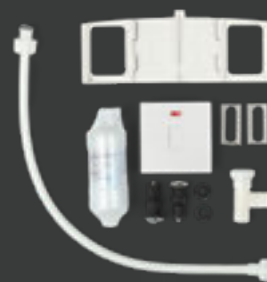

- Heated seat with five adjustable temperature settings
- Front and rear wash modes provide warm water for cleansing
- Adjustable water temperature and water pressure
- Choose oscillating or pulsating spray
- Warm-air drying system with adjustable air speed and temperature
- Automatic deodorisation with carbon filter for odour control
- Soft-close seat and lid to prevent from slamming
- Easy installation