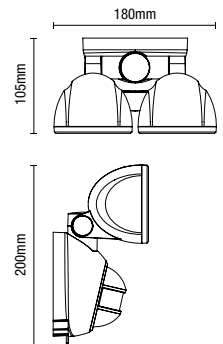

SIROCCO

PIR Twin Security Spotlight

Code	Finish	Description	Power (w)	Colour (k)	Total Flux (lm)	Efficiency (lm/W)	Dimensions
ZN-23454-BLK	Black	Sirocco Security Twin Spotlight with PIR Sensor	6W	6000k	480	80	H:160mm W:147mm Proj:134mm
ZN-23454-WHT	White						

200
Lumens

IP44