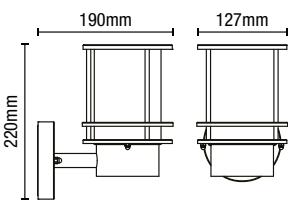

## GADA Wall Light

IP44  
Rated

Class 1

0.75kg

| Code             | Description     | Finish                          | Lamp                   | Dimensions                    |
|------------------|-----------------|---------------------------------|------------------------|-------------------------------|
| ZN-40004-BLK/BRS | Gada Wall Light | Black with Brass Mesh           | 1 x 10W max<br>LED E27 | W:102mm H:280mm<br>Proj:160mm |
| ZN-40004-BLK/SST |                 | Black with Stainless Steel Mesh |                        |                               |