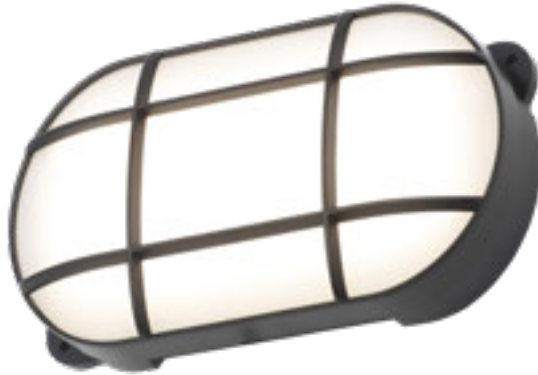

750
Lumens

IP65

- Black PC / Opal diffuser
- Corrosion resistant
- Wall or ceiling mounted (vertical or horizontal)

CZ-34026-BLK

- 8W LED module (SMD)
- Lm/W: 50
- Hrs: 25,000

CZ-34027-BLK

- 15W LED module (SMD)
- Lm/W: 50
- Hrs: 25,000