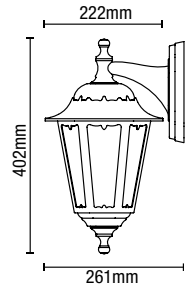

IP44

- Polycarbonate construction
- Corrosion resistant
- 2 alternate installation options

BIANCA

Up or Down Wall Lantern

IP44
Rated

Class 2

0.73kg

Code	Description	Lamp	Dimensions
CZ-25145-BLK	Bianca Up or Down Wall Lantern	1 x 10W max LED E27 GLS	Proj:261mm W:222mm H:402mm

IP44

MANUAL
OVERRIDE