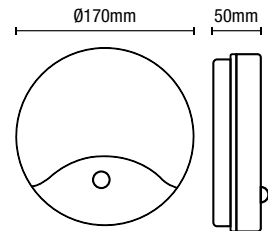

TURUS

LED Round Bulkhead

Code	Sensor	Description	Power (w)	Colour (k)	Total Flux (lm)	Efficiency (lm/W)	Dimensions
CZ-34014-BLK	-	Turus Round Bulkhead	15W	CCT	1200	80	Proj:50mm Dia:170mm
CZ-34015-BLK	PIR	Turus Round Bulkhead	15W	CCT	840	56	Proj:50mm Dia:170mm