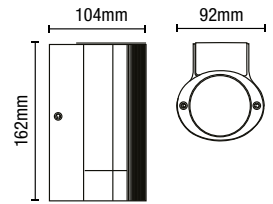

- IP44 rated
- Die-cast aluminium construction
- Black ridged finish
- Available with or without photocell sensor

IP44

HELIX Downlight

Photocell
Sensor

IP44
Rated

Class 1

0.8kg

Code	Sensor	Description	Lamp	Dimensions
ZN-35593-BLK	-	Helix Down Light	1 x 7W max LED GU10	H:162mm W:92mm Proj:104mm
ZN-35686-BLK	Photocell			

- IP44 rated
- Die-cast aluminium construction
- Black ridged finish
- Available with or without photocell sensor

IP44

HELIX Up/Down Wall Light

Photocell
Sensor

IP44
Rated

Class 1

0.93kg

Code	Sensor	Description	Lamp	Dimensions
ZN-35594-BLK	-	Helix Up/Down Wall Light	2 x 7W max LED GU10	H:233mm W:92mm Proj:104mm
ZN-35685-BLK	Photocell