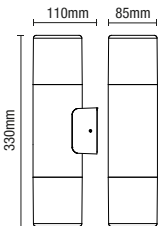

BEATA Downlight

Code	Description	Shape	Lamp	Dimensions	Weight
ZN-41099-GRYSMK	Beata Downlight	Round	1 x 10W max LED E27 GLS	W:85mm H:172mm Proj:118mm	0.448kg
ZN-41100-GRYSMK		Square		W:83mm H:165mm Proj:111mm	0.53kg

NEW
FOR
2023

IP44

- Aluminium & PC construction

BEATA Up/Down Wall Light