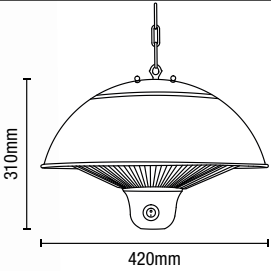

IP34

Pendant Heater

- Remote control operated
- Integrated LED light
- Heat coverage approx 15m²
- IP34 rating
- Outdoor use only

Floor Standing Heater

- Pull string switch
- Single heat setting
- Tip over safety switch
- Heat coverage approx 15m²
- IP34 rating
- Outdoor use only

Onyx
Outdoor Heaters

Code	Description	Finish	Power (w)	Dimensions	Weight
ZR-38833-BLK	Onyx Pendant Heater	Black	1500	H:2000mm Dia:500mm	8.8kg
ZR-38834-BLK	Onyx Floor Standing Heater	Black	1500	H:420mm Dia:310mm	2.5kg