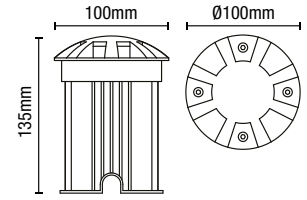

IP67

- Die-cast aluminium with glass lens
- robust construction
- Min void: 115mm
- Cable length: 300mm