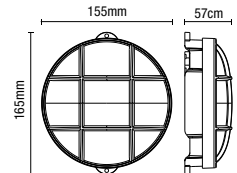

CAPELLA

Oval Grid Bulkhead

IP65
Rated

4000K
CW

Class 2

Code	Size	Description	Power (w)	Colour (k)	Total Flux (lm)	Efficiency (lm/W)	Dimensions
CZ-34026-BLK	Small	Capella Oval Grid Bulkhead	8W	4000k	400	50	H:115mm W:160mm Proj:57mm
CZ-34027-BLK	Large		15W	4000k	750	50	H:135mm W:210mm Proj:57mm

750
Lumens

IP65

- Black PC / Opal diffuser
- Corrosion resistant
- 15W LED module (SMD)
- Lm/W: 50
- Hrs: 25,000