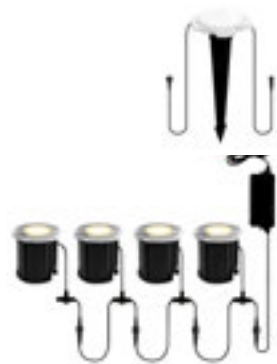

**NEW**  
FOR  
2023

**250**  
Lumens  
Per Lamp

**IP65**

- Plug and play 24V garden deck light kit with add-ons available
- Add extra spikes to the circuit for added coverage - upto 8 spikes max
- 2m spacing between spikes as standard
- 6.2m between plug and first head
- Tough H05RN-F rubber cable
- IP65 rated (adaptor rated to IP20)
- Plug adapter requires IPX5 minimum housing if plugged in externally
- Add on photocell sensor available for auto on/off function at dusk/dawn
- 5m extension cable available