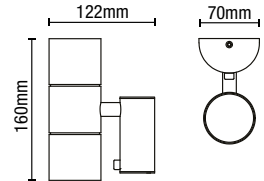

LETO

Up/Down Wall Light with PIR

Code	Finish	Description	Lamp	Dimensions
ZN-29179-SST	Stainless Steel	Leto Up/Down Wall Light with PIR	2 x 7W max LED GU10	H:215mm W:68mm Proj:107mm
ZN-29179-BLK	Black			
ZN-29179-ANTH	Anthracite			
ZN-29179-COP	Copper			

IP44

- IP44 rated
- Constructed from [301] stainless steel and clear glass
- Photocell sensor
- Available in 2 finishes