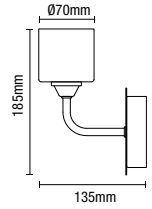

IP44

- Available in satin brass/champagne glass or chrome/smoked glass

PATRAS

1 Light Wall Light

Code	Finish	Description	Lamp	Dimensions
SPA-35811-CHAMP	Satin Brass/Champagne	Patras 1 Light Wall Light	1 x 3W max LED G9	H:185mm W:110mm Proj:135mm
SPA-35811-CHR	Chrome/Smoke			

IP44