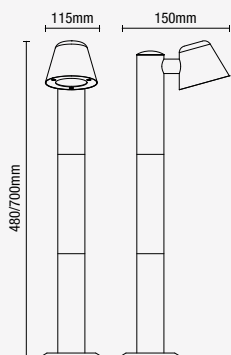

NEW
FOR
2023

IP44

- Durable stainless steel construction
- Textured black finish
- Post light has variable heights of - 480/700mm