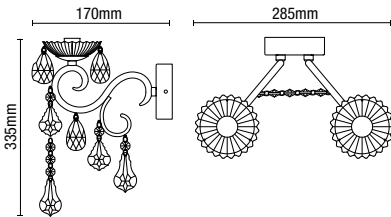

IP44

- Clear glass crystal droplets
- Available in chrome & brass