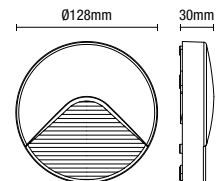

- Polycarbonate construction
- Anthracite finish
- Corrosion resistant
- 2W LED module (SMD)
- Lm/W: 90
- Hrs: 20,000

BREEZ

Surface Brick/Guide Light

IP65 Rated
4000K CW
Class 2
0.16kg

Code	Description	Power (w)	Colour (k)	Total Flux (lm)	Efficiency (lm/W)	Dimensions
CZ-29193-ATR	Breez Surface Brick/Guide Light	2W	4000k	180	90	Proj:30mm Dia:128mm