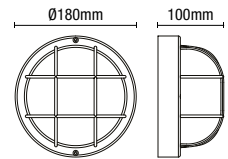

IP44

- Durable polycarbonate construction with glass cover
- Corrosion resistant
- Protective grille

MARS

Round Bulkhead

IP44 Rated
Class 2
0.69kg

Code	Description	Lamp	Dimensions
CZ-20947-BLK	Mars Round Bulkhead	1 x 10W max LED E27 GLS	Proj:100mm Dia:180mm

IP44

- Durable polycarbonate construction with glass cover
- Corrosion resistant
- Protective grille

PUCK

Oval Eyelid Bulkhead

IP44 Rated
Class 2
1.06kg

Code	Description	Lamp	Dimensions
CZ-25142-BLK	Puck Oval Eyelid Bulkhead	1 x 10W max LED E27 GLS	Proj:110mm W:260mm H:150mm