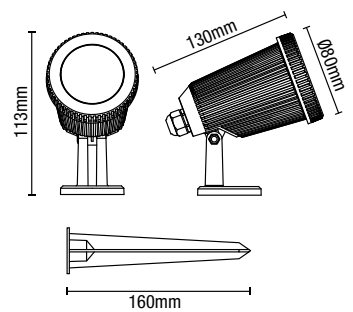

WELLS

Dual Mount Ground/Spike Light

 0.4M Cable	 IP44 Rated	 Class 2	 0.34kg

Code	Description	Lamp	Dimensions
CZ-31806-BLK	Wells Ground Light	1 x 6W Max LED GU10	Proj:130mm Dia:80mm H:273mm