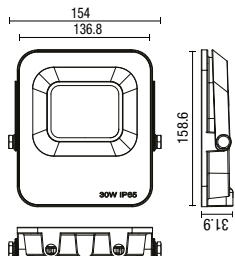

NEW

Upto
11000
Lumens

IP65

- Die-cast aluminium with polycarbonate diffuser
- Pre wired with 500mm cable
- Horizontal & Vertical adjustment on bracket
- 25,000 hours lifetime
- PIR sensor with adjustable LUX sensitivity and timer
- 12m Detection Distance