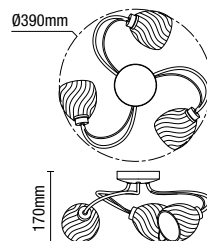

IP44

- Twisted style glass shades
- Available in satin brass or chrome

VERIA

3 Light Ceiling Light

Code	Finish	Description	Lamp	Dimensions
SPA-35828-SBRS	Satin Brass/Clear	Veria 3 Light Ceiling Light	3 x 3W max LED G9	H:170mm Dia:390mm
SPA-35828-CHR	Chrome/Smoke			

IP44

- Twisted style glass shades
- Available in satin brass or chrome

VERIA

5 Light Ceiling Light

Code	Finish	Description	Lamp	Dimensions
SPA-35829-SBRS	Satin Brass/Clear	Veria 5 Light Ceiling Light	3 x 3W max LED G9	H:195mm Dia:480mm
SPA-35829-CHR	Chrome/Smoke