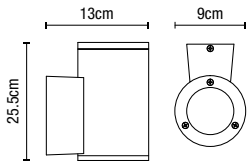

MIZAR Up/Down Wall Light

Code	Finish	Description	Power (w)	Colour (k)	Total Flux (lm)	Dimensions
ZN-34019-ANTH	Anthracite	Mizar Up/Down Wall Light	20W	4000k	1200	H:255mm W:90mm Proj:130mm
ZN-34019-BLK	Black					
ZN-34019-WHT	White					

740
Lumens

IP54