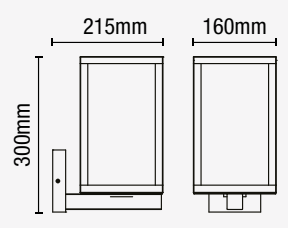

# HESTIA

Glass Panel Box Lantern

IP44 Rated | Class 1 | 2.3kg

| Code          | Description                    | Finish     | Lamp                    | Dimensions                 |
|---------------|--------------------------------|------------|-------------------------|----------------------------|
| ZN-38205-BLK  |                                | Black      |                         |                            |
| ZN-38205-SIL  | Hestia Glass Panel Box Lantern | Silver     | 1 x 10W max LED E27 GLS | W:160mm H:300mm Proj:215mm |
| ZN-38205-ANTH |                                | Anthracite |                         |                            |