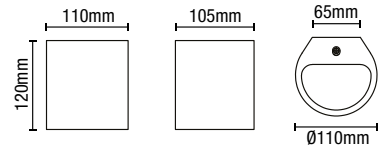

- White plaster finish
- Can be painted to match decor

OSUNA

Up/Down Light

Class 1

0.8kg

Code	Lamp	Dimensions
INL-37224-WHT	1 x 3W max LED G9	H:120mm W:110mm Proj:105mm

PAINT
TO MATCH
DECOR