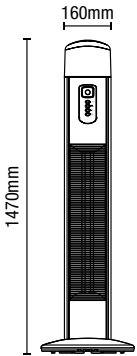

IP55

- 2 heat settings: 1480/2960W
- Carbon fibre heating technology
- Large, effective heating area of up to 30m²
- PIR economy system
- IP55 rated
- 12W LED Colour changing light: Warm/Daylight/Cool
- Gun metal hammered finish with fabric flocked grille with storage cover
- Magnetic remote control

AMBER

Floor Standing Outdoor Heater

2 Heat Settings

IP55 Rated

21.8kg

Code	Description	Finish	Power (w)	Dimensions
ZR-37442-GMTL	Amber Free Standing Heater	Gun Metal	3000	H:1470mm Dia:160mm