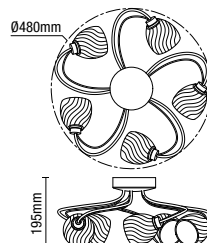

VERIA

5 Light Ceiling Light

Code	Finish	Description	Lamp	Dimensions
SPA-35829-SBRS	Satin Brass/Clear	Veria 5 Light Ceiling Light	3 x 3W max LED G9	H:195mm Dia:480mm
SPA-35829-CHR	Chrome/Smoke