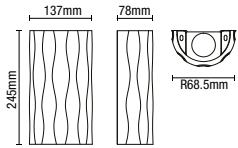

- White plaster finish
- Integral LED option

**PAINT**  
TO MATCH  
DECOR