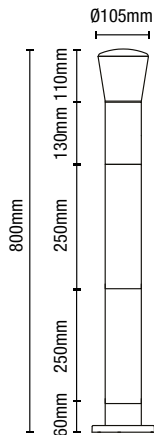

NEW

IP44

- Aluminium & polycarbonate construction
- Matching wall light available
- Available in black & anthracite
- Compatible with most E27 lamps
- Supplied with 3 ground bolts and fixings
- Three height options: 300mm/550mm/800mm

GAMMA

Post Light

Code	Description	Finish	Lamp	Dimensions
ZN-39173-ANTH	Gamma Post Light	Anthracite	1 x 10W max LED E27 GLS	H:800mm Dia:105mm
ZN-39173-BLK		Black