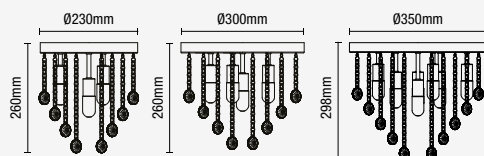

CELESTE

Flush

IP44
Rated

Class 1

Code	Finish	Description	Lamp	Dimensions
SPA-24869-CHR	Chrome	Celeste 4 Light Flush	4 x 3W max LED G9	H:260mm Dia:230mm
SPA-24870-CHR		Celeste 6 Light Flush	6 x 3W max LED G9	H:260mm Dia:300mm
SPA-24871-CHR		Celeste 9 Light Flush	9 x 3W max LED G9	H:298mm Dia:350mm
SPA-24870-BRS	Brass	Celeste 6 Light Flush	6 x 3W max LED G9	H:260mm Dia:300mm
SPA-24871-BRS		Celeste 9 Light Flush	9 x 3W max LED G9	H:298mm Dia:350mm