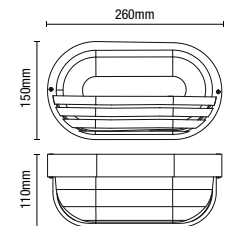

PUCK

Oval Eyelid Bulkhead

IP44 Rated
Class 2
1.06kg

Code	Description	Lamp	Dimensions
CZ-25142-BLK	Puck Oval Eyelid Bulkhead	1 x 10W max LED E27 GLS	Proj:110mm W:260mm H:150mm