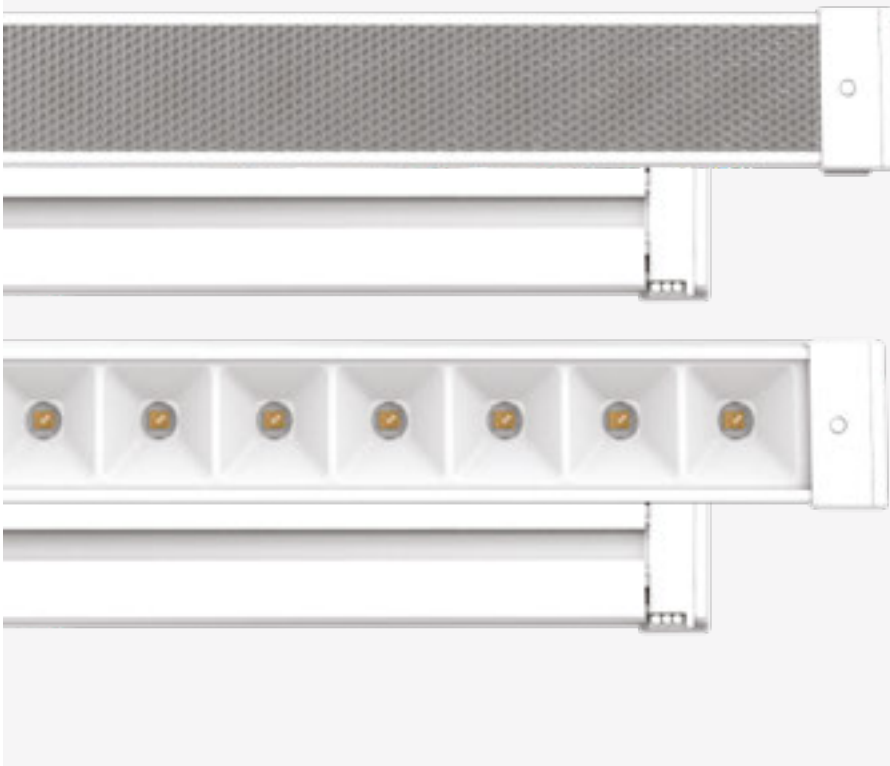

**Upto
3700
Lumens**

- An innovative lighting fixture that takes the place of LED panels
- Engineered to work with 15mm , 24mm & 25mm T-Grid ceilings
- Simple to install (Up to 60% faster Installation)
- Reduces installation costs
- Even light distribution
- Improves ceiling appearance