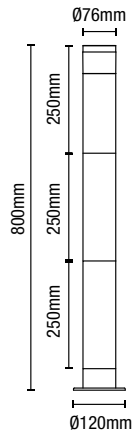

200
Lumens

IP44

- Stainless steel construction
- Floor mounted
- Other matching items available
- Available in 2 finishes
- 3 variable heights - 300 / 550 / 800mm
- 4W LED module (SMD)
- K: 3000
- Lm: 200
- Lm/W: 50

POLLUX

LED Post Light

IP44 Rated | 3000K WW | Class 1 | 1.06kg

Code	Finish	Description	Power (w)	Colour (k)	Total Flux (lm)	Dimensions
ZN-33394-BLK	Black	Pollux LED Post Light	4W LED	3000K	200	H:800mm Dia:120mm
ZN-33394-SST	Stainless Steel