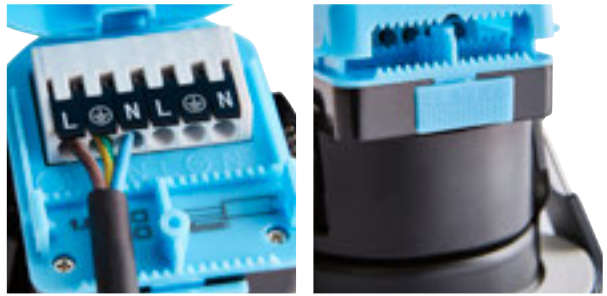

- Dimmable
- Fire rated
- Colour changing technology
- Switch between 3000K/4000K/6000K
- Fast fit terminals
- Available in 7 finishes
- 8W LED module (SMD)
- Lm: 900
- Lm/W: 112.5
- CRI: 80
- Hrs: 50,000

RHOM

IP65 Fixed Fire-rated Downlight

Code	Pack Size	Finish	Power (W)	Total Flux (lm)	Efficiency (lm/W)	Colour (k)	Dimensions
SPA-38572-ACOP	Single	Antique Copper	8W	900	112.5	CCT	Dia:87mm H:65mm Cutout:70mm
SPA-38572-BCHR		Black Chrome					
SPA-38572-CHR		Chrome					
SPA-38572-MWHT		Matt White					
SPA-38572-SBLK		Satin Black					
SPA-38572-SBRS		Satin Brass					
SPA-38572-SNIC		Satin nickel