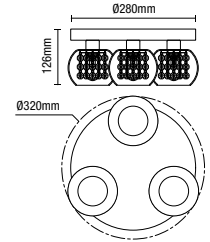

IP44

- Decorative crystal style glass droplets

MEGARA

3 Light Ceiling Light

IP44
Rated

Class 2

1.3kg

Code	Finish	Description	Lamp	Dimensions
SPA-35840-SMK	Chrome/Smoke	Megara 3 Light Ceiling Light	3 x 3W max LED G9	H:126mm Dia:320mm

IP44

- Chrome finish with clear or smoke glass shades
- Decorative crystal style glass droplets

MEGARA

5 Light Ceiling Light

IP44
Rated

Class 2

2.15kg

Code	Finish	Description	Lamp	Dimensions
SPA-35841-CLR	Chrome/Clear	Megara 5 Light Ceiling Light	5 x 3W max LED G9	H:126mm Dia:350mm
SPA-35841-SMK	Chrome/Smoke