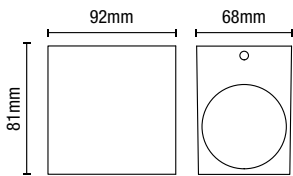

IP44

- IP44 rated
- Available in 2 finishes

FLEET

Square Downlight

Code	Finish	Description	Lamp	Dimensions
ZN-31758-ANTH	Anthracite	Fleet Square Downlight	1 x 7W max LED GU10	Proj:92mm W:68mm H:81mm
ZN-31758-SIL	Silver