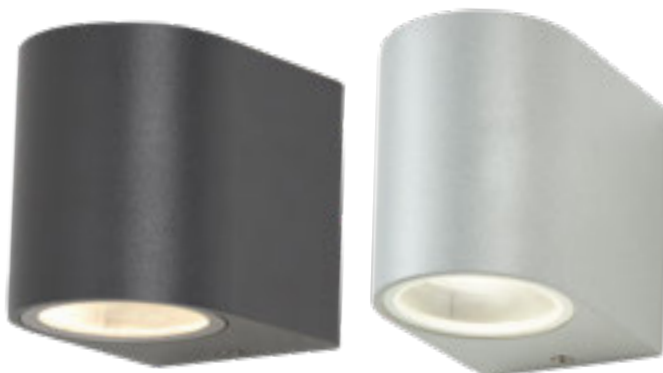

ANTAR

Up/Down Light

Code	Finish	Description	Lamp	Dimensions
ZN-20930-BLK	Black	Antar Up/Down Wall Light	2 x 7W max LED GU10	Proj:92mm W:68mm H:150mm
ZN-20930-SIL	Silver			

IP44