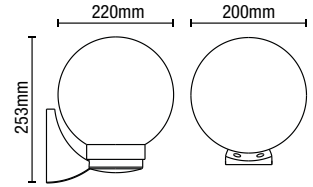

IP44

- Polycarbonate construction
- Corrosion resistant

YORK

Globe Wall Lantern

Code	Description	Lamp	Dimensions
CZ-31811-BLK	York Globe Wall Lantern	1 x 10W max LED E27 GLS	Proj:220mm W:200mm H:253mm

IP44