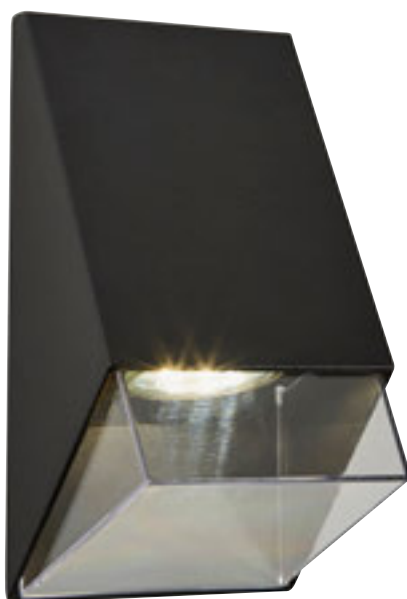

MANU

LED Up/Down Wall Light

Code	Finish	Description	Power (w)	Colour (k)	Total Flux (lm)	Efficiency (lm/W)	Dimensions
ZN-29993-BLK	Black	Manu Up/Down LED Wall Light	8W	4000k	620	77.5	H:123mm W:130mm Proj:70mm

IP44

- Die-cast aluminium construction
- Polycarbonate diffuser