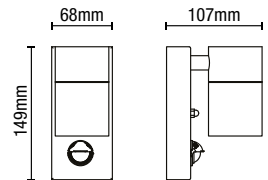

IP44

- Stainless steel [301] construction
- Part of a full range of exterior fittings including, wall, ceiling, ground or spike
- 5 colour options
- Multi-function PIR

LETO

Downlight with PIR Sensor

Available in 5 colour options

Code	Description	Finish	Lamp	Dimensions
ZN-37938-BLK	Leto Downlight	Black	1 x 7W max LED GU10	H:149mm W:68mm Proj:107mm
ZN-37938-SST		Stainless Steel		
ZN-37938-ANTH		Anthracite		
ZN-37938-WHT		White		
ZN-37938-COP		Copper