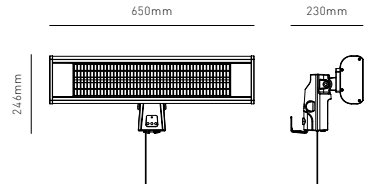

BLAZE

Wall Mounted Patio Heater

IP44 Rated

2.4kg

Code	Description	Finish	Power (w)	Dimensions
ZR-32298-BLK	Blaze Wall Mounted Patio Heater	Black	1800	H:246mm W:650mm Proj:230mm