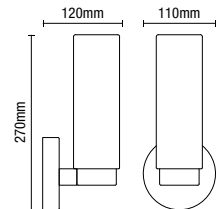

SPARTI

Wall Light

IP44 Rated
Class 2
0.6kg

Code	Finish	Description	Lamp	Dimensions
SPA-35843-CHR	Chrome	Sparti Wall Light	1 x 3W max LED G9	H:270mm W:110mm Proj:120mm
SPA-35843-SBRS	Satin Brass