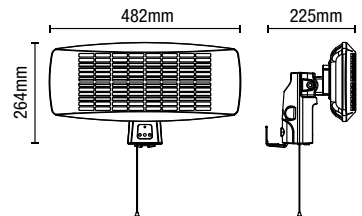

BLAZE

Wall Mount Patio Heater Variable Watt

3 Heat Settings | IP24 Rated | 2.0kg

Code	Description	Finish	Power (w)	Dimensions
ZR-32297-BLK	Blaze Wall Mount Patio Heater	Black	2000	H:264mm W:482mm Proj:225mm