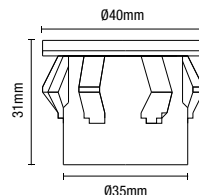

OHIO

Circular Decking Light

IP65 Rated

35mm Cut-out

1M Cable

Class 2

0.13kg

Code	Description	Lamp	Kelvin	Lumen	Dimensions
CUL-26465-WW	Ohio Circular 240V Decking Light	0.5W LED	3000	20	Dia:40mm
CUL-26465-CW	Ohio Circular 240V Decking Light	0.5W LED	6000	20	Dia:40mm