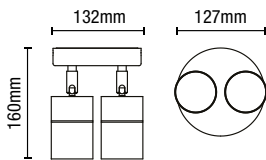

IP44

- IP44 rated
- Constructed from [301] stainless steel and clear glass
- Available in 2 finishes