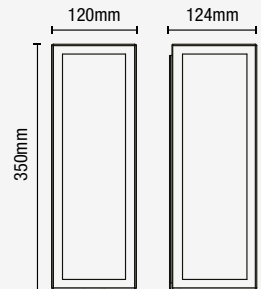

THETIS

Box Lantern

Code	Finish	Description	Power (w)	Colour (k)	Total Flux (lm)	Dimensions
ZN-38354-BLK	Black	Thetis Box Lantern	13.5W	4000k	600	H:350mm W:120mm Proj:124mm
ZN-38354-SIL	Silver