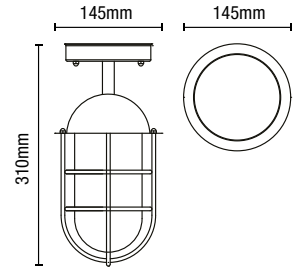

IP44

- Vintage styling
- Stainless steel finish

KARI Porch Lantern

Code	Description	Lamp	Dimensions
ZN-24507-SST	Kari Porch Lantern	1 x 10W max LED E27 GLS	H:310mm Dia:145mm

IP44