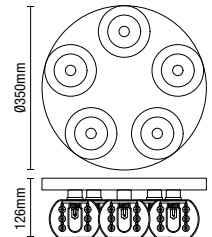

MEGARA

3 Light Ceiling Light

IP44
Rated

Class 2

1.3kg

Code	Finish	Description	Lamp	Dimensions
SPA-35840-SMK	Chrome/Smoke	Megara 3 Light Ceiling Light	3 x 3W max LED G9	H:126mm Dia:320mm

IP44