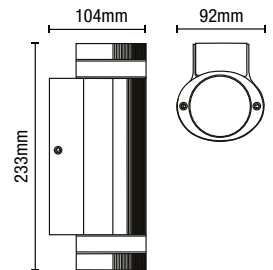

HELIX Up/Down Wall Light

Photocell
Sensor

IP44
Rated

Class 1

0.93kg

Code	Sensor	Description	Lamp	Dimensions
ZN-35594-BLK	-	Helix Up/Down Wall Light	2 x 7W max LED GU10	H:233mm W:92mm Proj:104mm
ZN-35685-BLK	Photocell