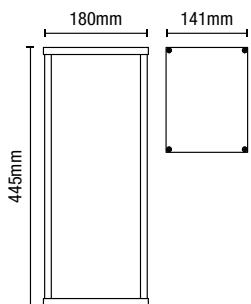

IP44

- Stainless steel construction
- Contemporary wall lantern
- Ribbed glass effect