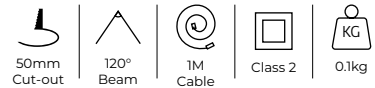

Code	Description	Lamp	Kelvin	Lumen	Dimensions
CUL-25317	Pozza Under Cabinet Light	1.5W LED	3000	130	Dia:65mm Proj:20mm
CUL-21624	Pozza Under Cabinet Light	1.5W LED	4000	140	Dia:65mm Proj:20mm

- Mains connected - no driver required
- Brushed satin nickel finish with opal polycarbonate diffuser
- Available in 3000K/4000K/6000K
- 1.5W LED module (SMD)
- Lm/W: 100