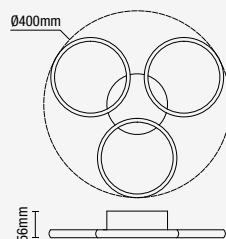

CHIOS

LED Ceiling Light

IP44
Rated

Non
Dimmable

4000K
CW

Class 2

0.8kg

Code	Finish	Description	Power (w)	Colour (k)	Total Flux (lm)	Dimensions
SPA-36129-CHR	Chrome	Chios LED Ceiling Light	26W	4000k	900	H:56mm Dia:400mm