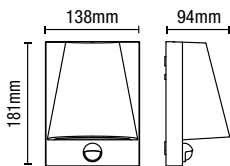

- PIR sensor option available

VESOUL

Wall Light

Code	Description	Finish	Lamp	Dimensions
ZN-38623-ANTH	Vesoul Wall Light	Anthracite	1 x 7W max LED GU10	Proj:94mm W:138mm H:181mm
ZN-38624-ANTH	Vesoul Wall Light with PIR sensor