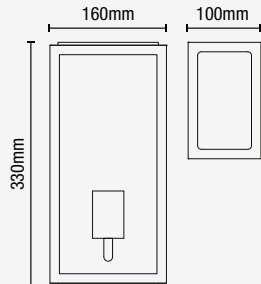

IP44

- Stainless steel construction
- Contemporary box lantern
- Available in 3 finishes

MINERVA

Box Lantern

IP44 Rated | Class 1 | 1.7kg

Code	Description	Finish	Lamp	Dimensions
ZN-20944-BLK	Minerva Box Lantern	Black	1 x 10W max LED E27 GLS	W:160mm H:330mm Proj:100mm
ZN-20944-SIL		Silver		
ZN_20944-ANTH		Anthracite