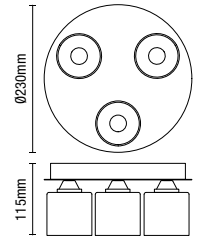

IP44

- Available in satin brass/champagne glass or chrome/smoked glass

PATRAS

3 Light Plate Ceiling Light

IP44
Rated

Class 2

1.05kg

Code	Finish	Description	Lamp	Dimensions
SPA-35809-CHAMP	Satin Brass/Champagne	Patras 3 Light Plate Ceiling Light	3 x 3W max LED G9	H:115mm Dia:230mm
SPA-35809-CHR	Chrome/Smoke			

IP44

- Available in satin brass/champagne glass or chrome/smoked glass

PATRAS

4 Light Bar Ceiling Light

IP44
Rated

Class 2

1.35kg

Code	Finish	Description	Lamp	Dimensions
SPA-35810-CHAMP	Satin Brass/Champagne	Patras 4 Light Bar Ceiling Light	4 x 3W max LED G9	H:115mm W:460mm Proj:100mm
SPA-35810-CHR	Chrome/Smoke