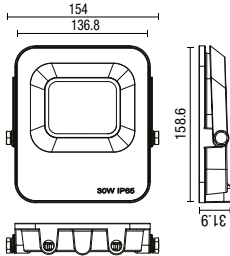

NEW

Upto
22000
Lumens

IP65

- Die-cast aluminium with polycarbonate diffuser
- Pre wired with 500mm cable
- Horizontal & Vertical adjustment on bracket
- 25,000 hours lifetime

REINA

LED Slimline Floodlight

IP65
Rated

180°
Beam

6500K
DW

0.5M
Cable

Class 1

Code	Description	Power (w)	Total Flux (lm)	Weight	Dimensions
ZN-38688-BLK	Reina LED Slimline Floodlight	30W LED	3300	0.55kg	H:158mm W:154mm Proj:31mm
ZN-38689-BLK		50W LED	5500	0.78kg	H:193mm W:183mm Proj:32mm
ZN-38690-BLK		100W LED	11000	1.24kg	H:233mm W:218mm Proj:33mm
ZN-38691-BLK		150W LED	16500	1.8kg	H:268mm W:248mm Proj:33mm
ZN-38692-BLK		200W LED	22000	2.3kg	H:309mm W:285mm Proj:33mm