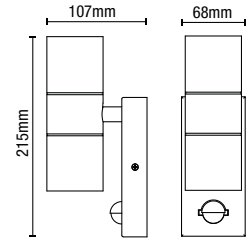

IP44

- IP44 rated
- Constructed from [301] stainless steel and clear glass
- Adjustable lux, sensitivity and timer
- Up to 8m detection distance
- Comes in 4 different finishes