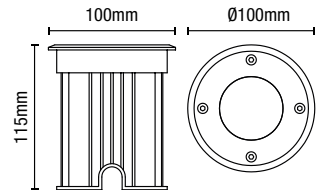

- Stainless steel with glass lens
- robust construction
- Min void: 115mm
- Cable length: 300mm