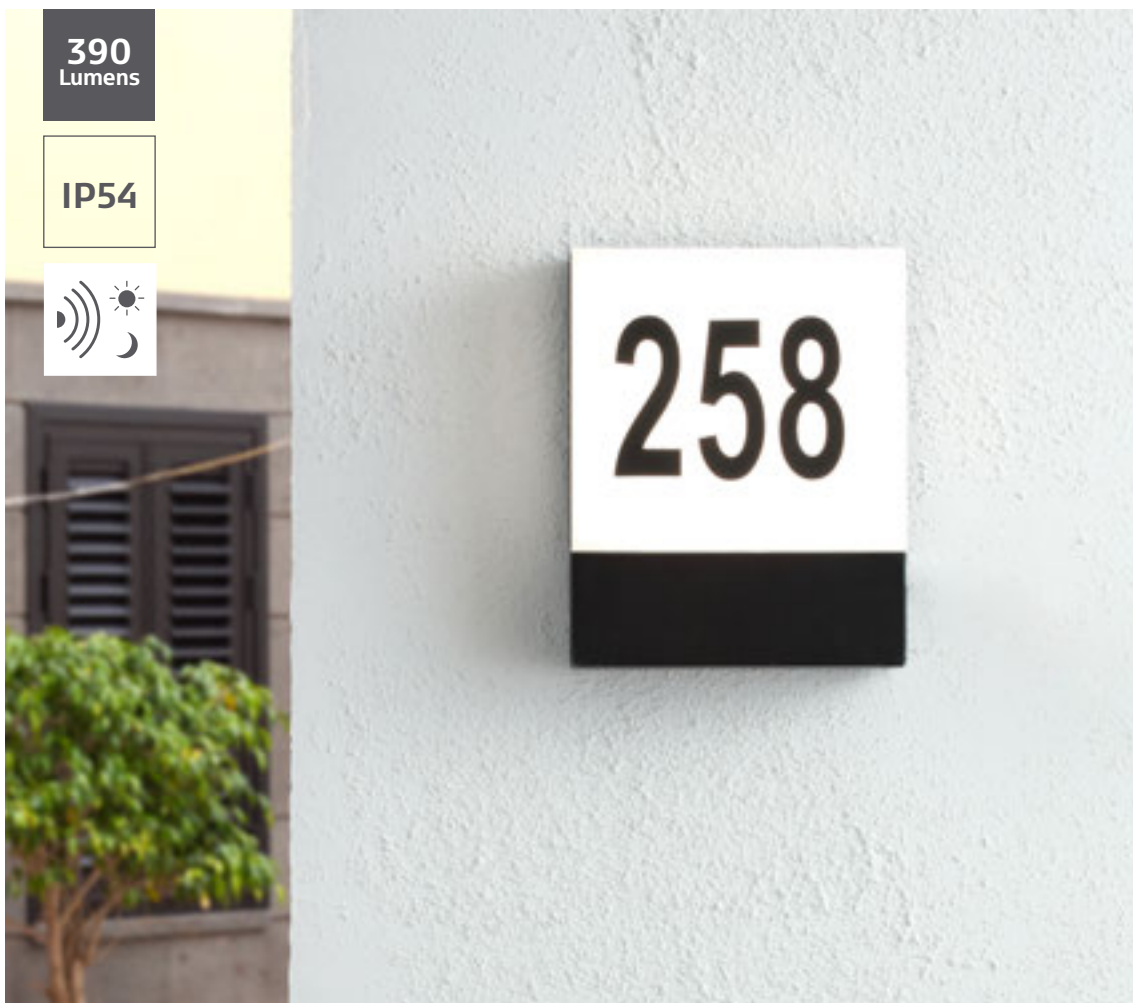

390
Lumens

IP54

- Includes full number/letter set
- 6W LED module (SMD)
- K: 4000
- Lm: 390
- Lm/W: 65
- Hours: 30,000
- Dusk/Dawn photocell sensor

IOTA

LED Door Number

IP54
Rated

4000K
CW

Photocell
Sensor

Class 1

0.8kg

Code	Description	Finish	Lamp	Lumen	Dimensions
ZN-34044-BLK	Iota LED Door Number	Black	6W LED	390	H:200mm W:195mm Proj:36mm