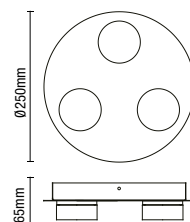

- Chrome finish with opal acrylic diffusers
- 15W LED module (SMD)
- Lm/W: 63
- CRI: 80
- Hrs: 20,000