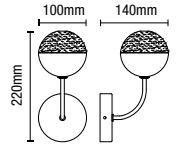

400 Lumens

IP44

- Crackle effect diffuser
- 5W LED module (SMD)
- Lm/W: 80
- CRI: 80

RHODES

LED Bathroom Wall Light

Code	Finish	Description	Power (w)	Colour (k)	Total Flux (lm)	Dimensions
SPA-36300-CHR	Chrome	Rhodes LED Wall Light	5W	4000k	400	H:220mm W:100mm Proj:140mm

800 Lumens

IP44

- Crackle effect diffuser
- 10W LED module (SMD)
- K: 4000
- Lm: 800
- Lm/W: 80
- CRI: 80

RHODES

LED Bathroom 2 Light Wall Light

Code	Finish	Description	Power (w)	Colour (k)	Total Flux (lm)	Dimensions
SPA-36301-CHR	Chrome	Rhodes LED 2 Light Wall Light	10W	4000k	800	H:220mm W:250mm Proj:140mm