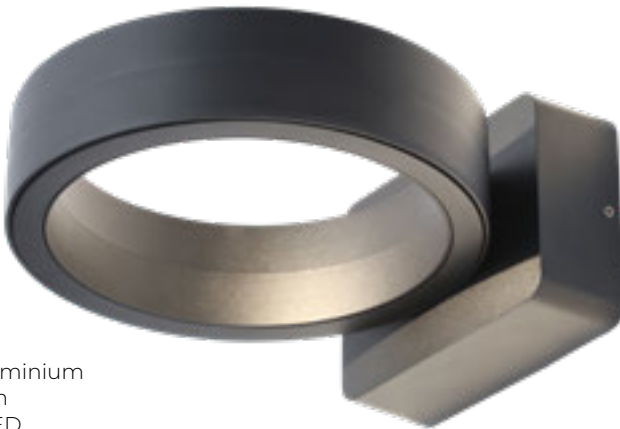

NEVIS

Downlight

Code	Finish	Description	Lamp	Dimensions
ZN-35740-BLK	Black	Nevis Downlight	1 x 7W max LED GU10	H:120mm W:110mm Proj:155mm

900 Lumens

IP65