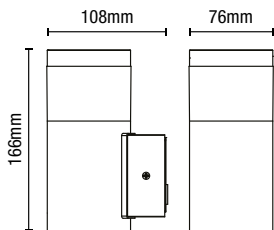

- Stainless steel and polycarbonate construction
- Matching bollard light available
- 4W LED module (SMD)
- Lm/W: 50
- PIR sensor

200 Lumens

IP44

POLLUX

Wall Light with PIR Sensor

IP44 Rated

3000K WW

PIR Sensor

Class 1

0.35kg

Code	Finish	Description	Power (w)	Colour (k)	Total Flux (lm)	Dimensions
ZN-38616-BLK	Black	Pollux Wall Light with PIR Sensor	4W	3000k	200	H:166mm W:76mm Proj:108mm
ZN-38616-SST	Stainless Steel					

- Stainless steel and polycarbonate construction
- Matching bollard light available
- 4W LED module (SMD)
- Lm/W: 50

200 Lumens

IP44

POLLUX

Wall Light

IP44 Rated

3000K WW

Class 1

0.35kg

Code	Finish	Description	Power (w)	Colour (k)	Total Flux (lm)	Dimensions
ZN-38614-BLK	Black	Pollux Wall Light	4W	3000k	200	H:166mm W:76mm Proj:108mm
ZN-38614-SST	Stainless Steel