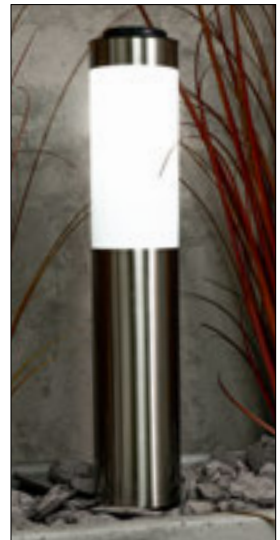

**NEW**  
FOR  
2023

**IP44**

- Stainless steel (201) construction
- OFF/Low/High switch function
- Integrated solar panel allows installation in areas with no mains power
- Energy saving solar powered LED light
- Charge lasts up to 8 hours after full charge
- IP44 weather resistant