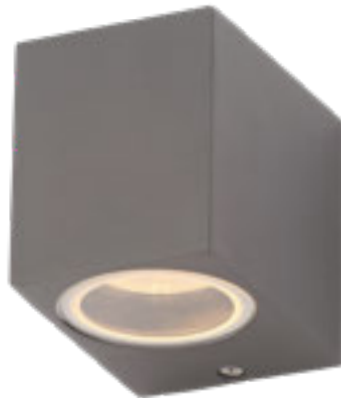

IP44

- IP44 rated
- Available in 2 finishes

FLEET

Square Downlight

Code	Finish	Description	Lamp	Dimensions
ZN-31758-ANTH	Anthracite	Fleet Square Downlight	1 x 7W max LED GU10	Proj:92mm W:68mm H:81mm
ZN-31758-SIL	Silver