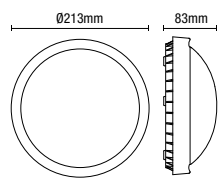

OXFORD

Round LED Bulkhead

IP65 Rated
4000K CW
Class 2
0.45kg

Code	Description	Power (w)	Colour (k)	Total Flux (lm)	Efficiency (lm/W)	Dimensions
CZ-31750-BLK	Oxford Round Bulkhead	8W	4000k	590	73	Proj:83mm Dia:213mm