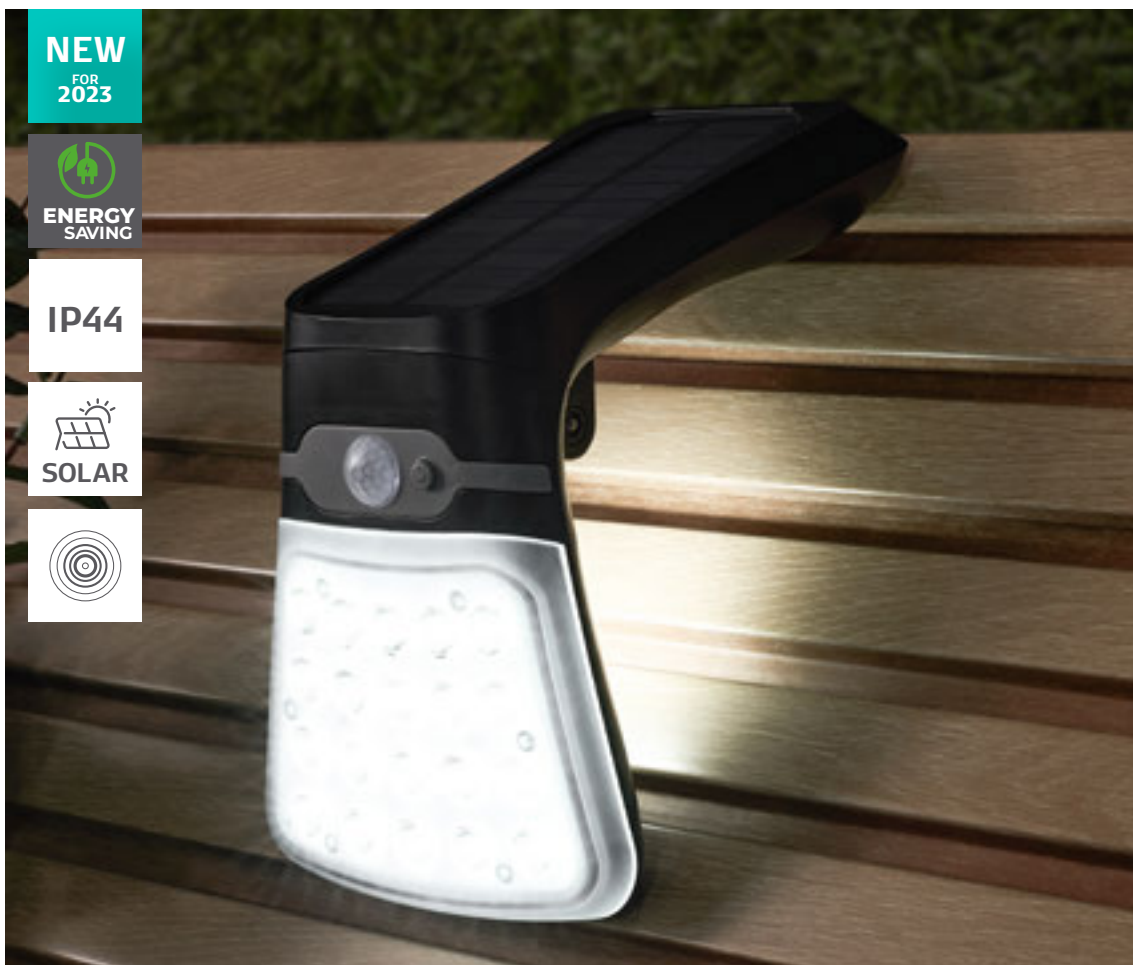

**NEW**  
FOR  
2023

**ENERGY  
SAVING**

**IP44**

**SOLAR**

- Battery > 30% AUTO ON 20lm at Dusk/Dawn, 230/300lm when motion detected by microwave sensor 15secs < 30% OFF Dusk/Dawn, 230/300lm when motion detected by microwave sensor 15secs
- ABS construction
- Integrated solar panel allows installation in areas with no mains power
- Energy saving solar powered LED light
- Microwave and photocell sensor
- Charge lasts up to 8 hours after full charge
- IP44 weather resistant