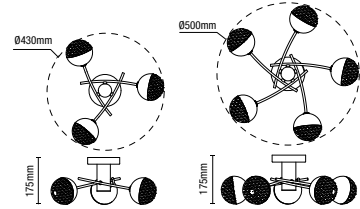

Upto
1400 Lumens
IP44

- Crackle effect diffuser
- Matching wall light available

RHODES

LED Ceiling Light

IP44 Rated
4000K CW
Class 1

Code	Finish	Description	Power (w)	Colour (k)	Total Flux (lm)	Dimensions	Weight
SPA-36302-CHR	Chrome	Rhodes 3 Light Ceiling Light	15W	4000k	900	H:175mm Dia:430mm	1.15kg
SPA-36303-CHR	Chrome	Rhodes 5 Light Ceiling Light	24W	4000k	1400	H:175mm Dia:500mm	1.55kg

IP44

- Contemporary bathroom wall light
- Steel construction with glass opal shades

PARGA

Bathroom Wall Light

IP44 Rated
Class 1

Code	Finish	Description	Lamp	Dimensions	Weight
SPA-38574-CHR	Chrome	Parga 1 Light Wall Light	1 x 3W max LED G9	H:131mm W:130mm Proj:132mm	0.35kg
SPA-38575-CHR	Chrome	Parga 3 Light Wall Light	3 x 3W max LED G9	H:131mm W:450mm Proj:132mm	1.05kg