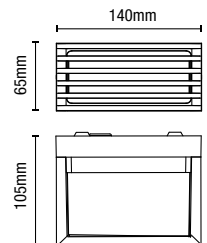

EMILE

Wall Lantern

IP23
Rated

Class 1

1.5kg

Code	Description	Finish	Lamp	Dimensions
ZN-29203-ABR	Emile Wall Lantern	Antique Brass	1 x 10W max LED E27 GLS	Proj:200mm W:180mm H:400mm

274
Lumens

IP54