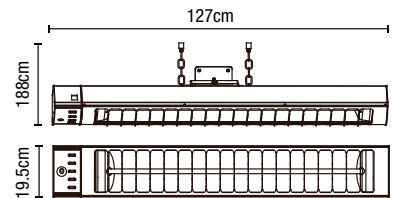

JET

Outdoor Ceiling Mount Heater

Code	Description	Finish	Power (w)	Dimensions
ZR-37443-BLK	Jet Outdoor Ceiling Mount Heater	Black	2800	H:188mm W:1270mm L:195mm