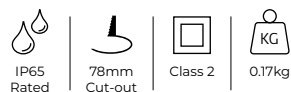

Code	Description	Finish	Lamp	Dimensions
SPA-38577-BRCOP	Cali Square Tiltable Downlight	Brushed Copper	1 x 7W max LED GU10	L:82mm W:82mm H:115mm Cutout:78mm
SPA-35724-MWHT		Matt White		
SPA-35725-MBLK		Matt Black		
SPA-35727-CHR		Chrome		
SPA-35723-SBRS		Satin Brass		
SPA-35726-SCHR		Satin Chrome